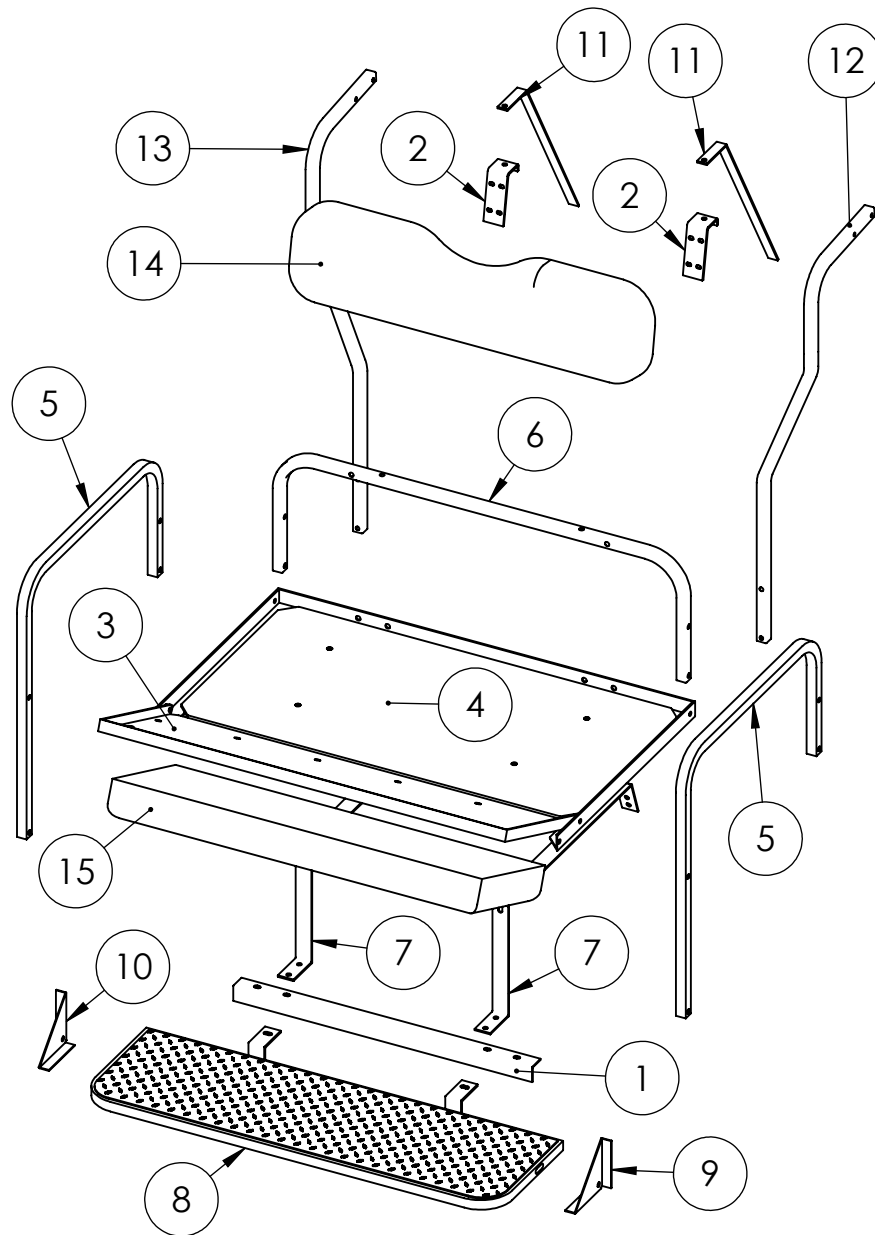

01-004/005 GENESIS150 REARFLIP SEAT FOR CLUB CAR DS (004-BUFF / 005-WHITE)

WARRANTY PARTS EXPLODED VIEW DIAGRAM

ITEM NO.	PART NO.	DESCRIPTION	QTY
1	W01-2-7	Bumper Bracket	1
2	W01-8-8	Lean Back Bracket	2
3	W01-8-14	Flip Poly Board	1
*4	W01-8-15	Main Poly Board	1
5	W01-2-2	Arm Rest	2
6	W01-8-5	Horizontal Frame Bracket	1
7	W01-2-3	Bagwell Bracket	2
8	W01-2-1	Foot Plate	1
9	W01-8-4	Foot Plate Bracket-Pass	1
10	W01-8-3	Foot Plate Bracket-Driver	1

ITEM NO.	PART NO.	DESCRIPTION	QTY
11	W01-2-4	Front Lean Back Bracket	2
12	W01-2-6	Rear Strut-Pass	1
13	W01-2-5	Rear Strut-Driver	1
14	W01-2-9	Rear Lean Back Cushion-Buff	1
	W01-2-11	Rear Lean Back Cushion-White	1
15	W01-2-10	Rear Seat Cushion-Buff	1
	W01-2-12	Rear Seat Cushion-White	1
16	W01-2-8	Hardware Pack	1

* Item#4 - The Warranty Part# is W01-8-17 for the Main Frame w/ Polyboard

Revised on 5/22/15