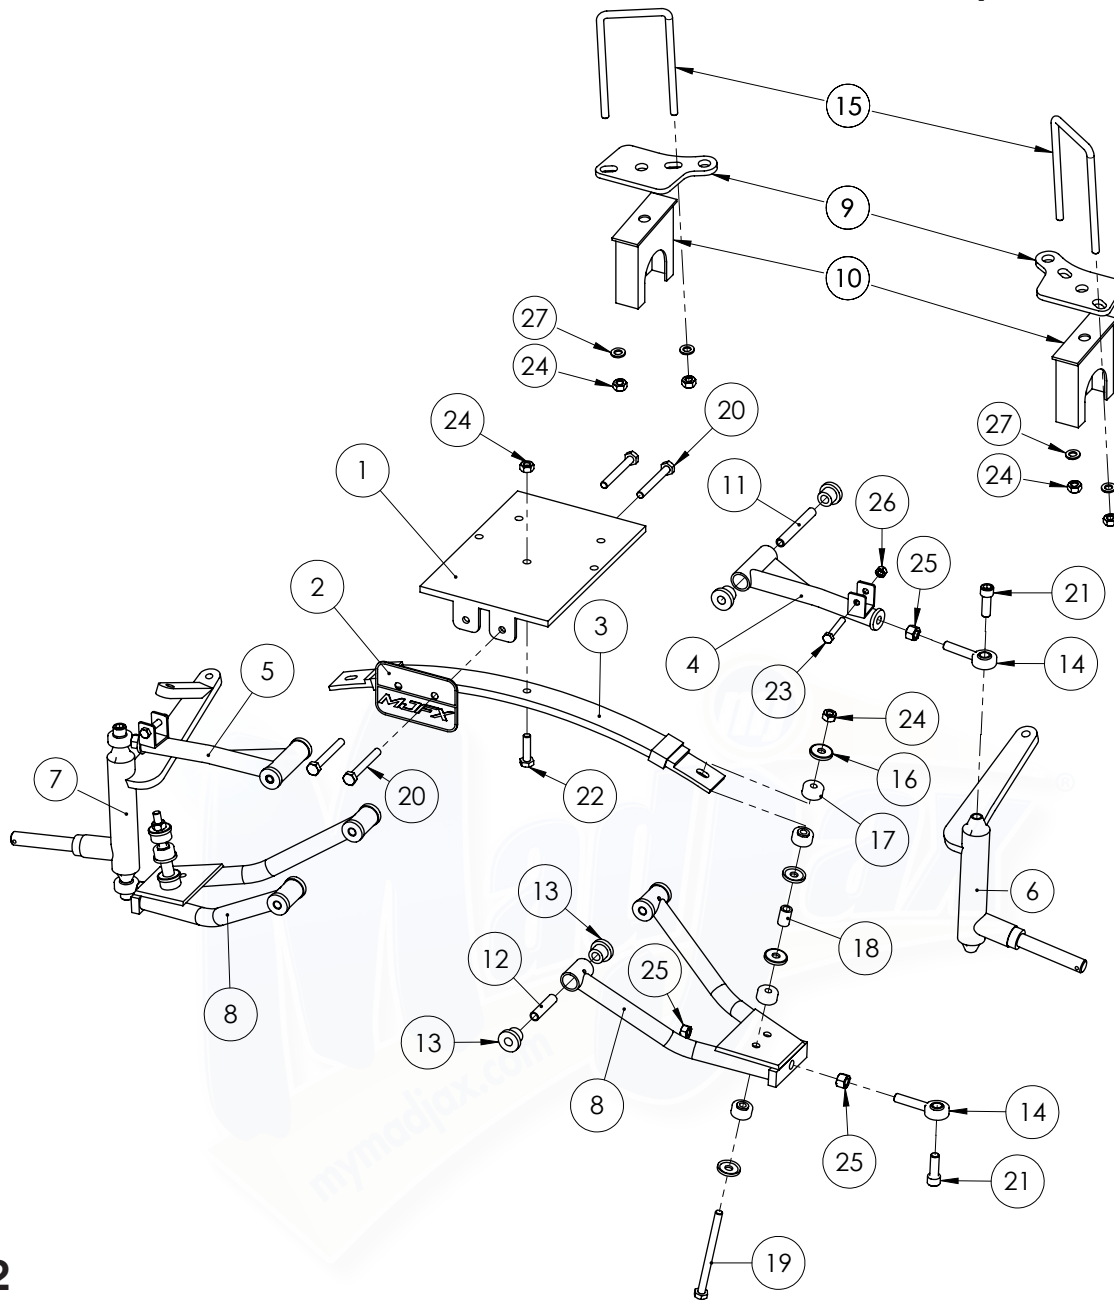

Madjax® 6 Inch A-Arm Lift Kit : Fits Club Car® DS® (Plastic Caps)

16-002

No.	Part No.	Description	QTY
1	W16-2-5	Front Main Bracket DS	1
2	W16-2-19	MJFX Logo Plate DS	1
3	W16-2-6	Front Leaf Spring DS	1
4	W16-2-3	Left Upper A-Arm DS	1
5	W16-2-4	Right Upper A-Arm DS	1
6	W16-2-7	Front Spindle DS 6.0 Plastic Caps - Left	1
7	W16-2-8	Front Spindle DS 6.0 Plastic Caps - Right	1
8	W16-2-2	Lower Control Arm DS	2
9	W16-1-9	Rear Suspension Mounting Plate - Club Car	2
10	W16-1-5	Rear 6-inch Lift Block - Club Car	2
11	W16-2-18	95mm Bolt Sleeve	2
12	W16-8-6	55mm Bolt Sleeve	4
13	W16-8-1	Upper A-Arm/Lower Control Arm Bushing	12
14	W16-8-3	Heim Joint	4
15	W16-8-4	U-Bolt 106mm x 180mm	2

No.	Part No.	Description	QTY
	W16-8-11	Front Leaf Spring Bolt Assembly 6.0	2
16		Leaf Spring Bushing Cap	4
17		Leaf Spring Bushing	4
18		25mm Bolt Sleeve	1
19		M10x140 Hex Head Bolt	1
24		M10 Locking Nut	1
	W16-2-1	DS Lift Kit Hardware Pack	1
20		M10x80 Head Head Bolt	4
21	W16-8-13	M12x35 Hex Socket Cap Bolt	4
22		M10x40 Head Head Bolt	1
23		M8x50 Hex Head Bolt	2
24		M10 Locking Nut	10
25		M12 Nut	6
26		M8 Locking Nut	2
27		M10x20 Flat Washer	4