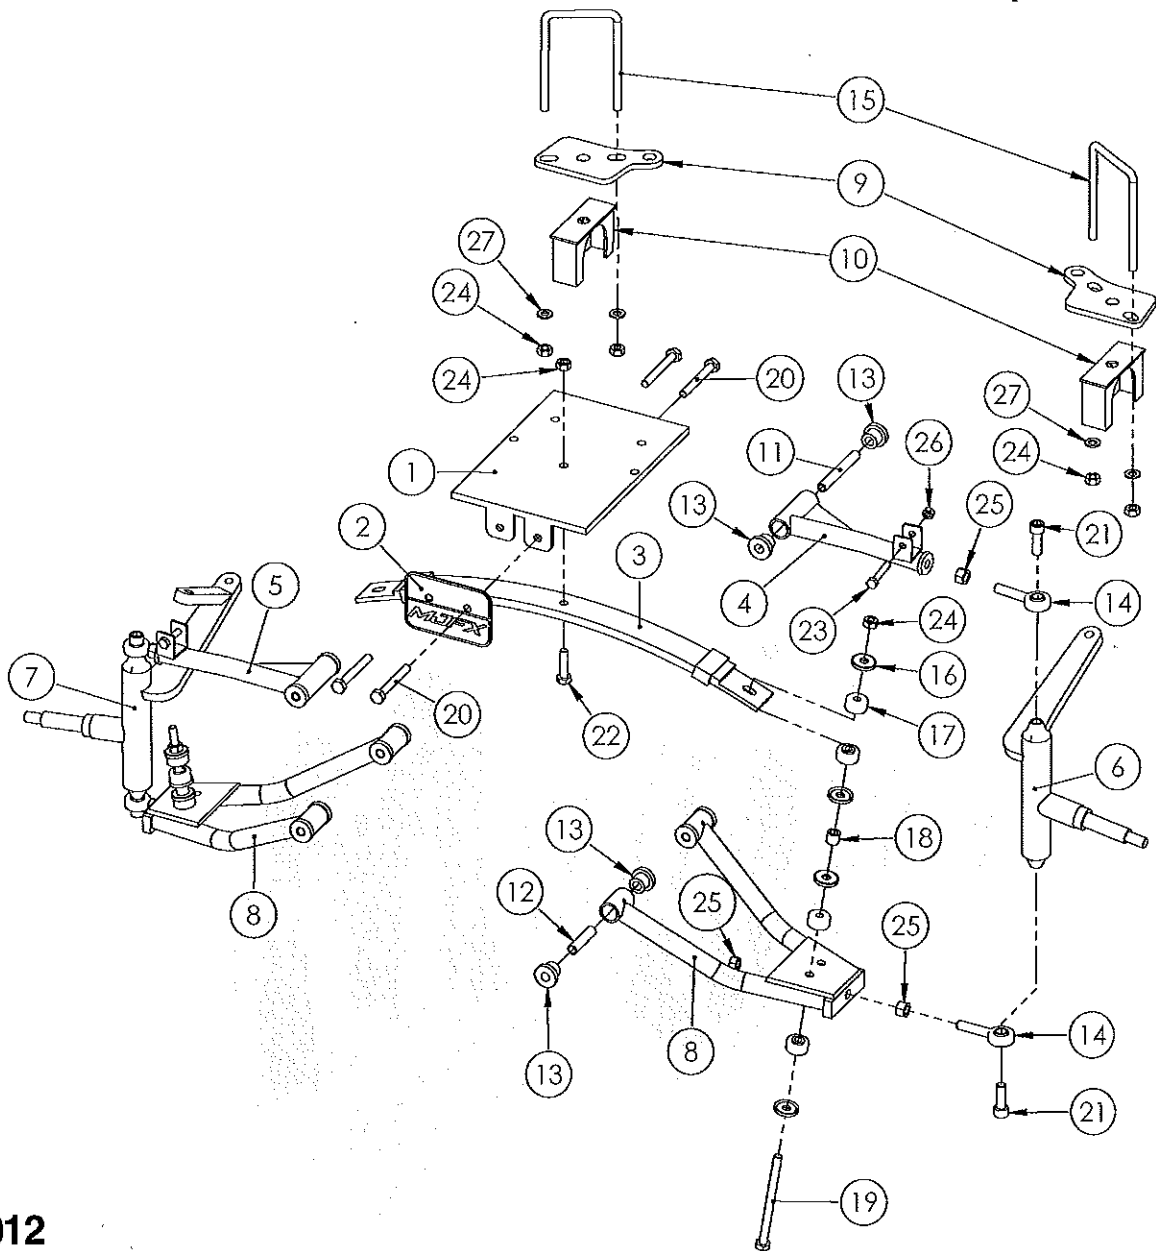

Madjax® 3.5 Inch A-Arm Lift Kit : Fits Club Car® DS® (Steel Caps)

16-012

No.	Part No.	Description	QTY
1	W16-2-5	Front Main Bracket DS	1
2	W16-2-19	MJFX Logo Plate DS	1
3	W16-2-6	Front Leaf Spring DS	1
4	W16-2-3	Left Upper A-Arm DS	1
5	W16-2-4	Right Upper A-Arm DS	1
6	W16-2-16	Front Spindle DS 3.5 Steel Caps - Left	1
7	W16-2-17	Front Spindle DS 3.5 Steel Caps - Right	1
8	W16-2-2	Lower Control Arm DS	2
9	W16-1-9	Rear Suspension Mounting Plate - Club Car	2
10	W16-1-6	Rear 3.5-inch Lift Block-Club Car	2
11	W16-2-18	95mm Boll Sleeve	2
12	W16-8-6	55mm Bolt Sleeve	4
13	W16-8-1	Upper A-Arm/Lower Control Arm Bushing	12
14	W16-8-3	Heim Joint	4
15	W16-8-5	U-Bolt 106mm x 150mm	2

No.	Part No.	Description	QTY
	W16-8-12	Front Leaf Spring Bolt Assembly 3.5	2
16		Leaf Spring Bushing Cap	4
17		Leaf Spring Bushing	4
18		15mm Bolt Sleeve	1
19		M10x120 Hex Head Bolt	1
24		M10 Locking Nut	1
	W16-2-1	DS Lift Kit Hardware Pack	1
20		M10x80 Head Head Bolt	4
21	W16-8-13	M12x35 Hex Socket Cap Bolt	4
22		M10x40 Head Head Bolt	1
23		M8x50 Hex Head Bolt	2
24		M10 Locking Nut	10
25		M12 Nut	6
26		M8 Locking Nut	2
27		M10x20 Flat Washer	4