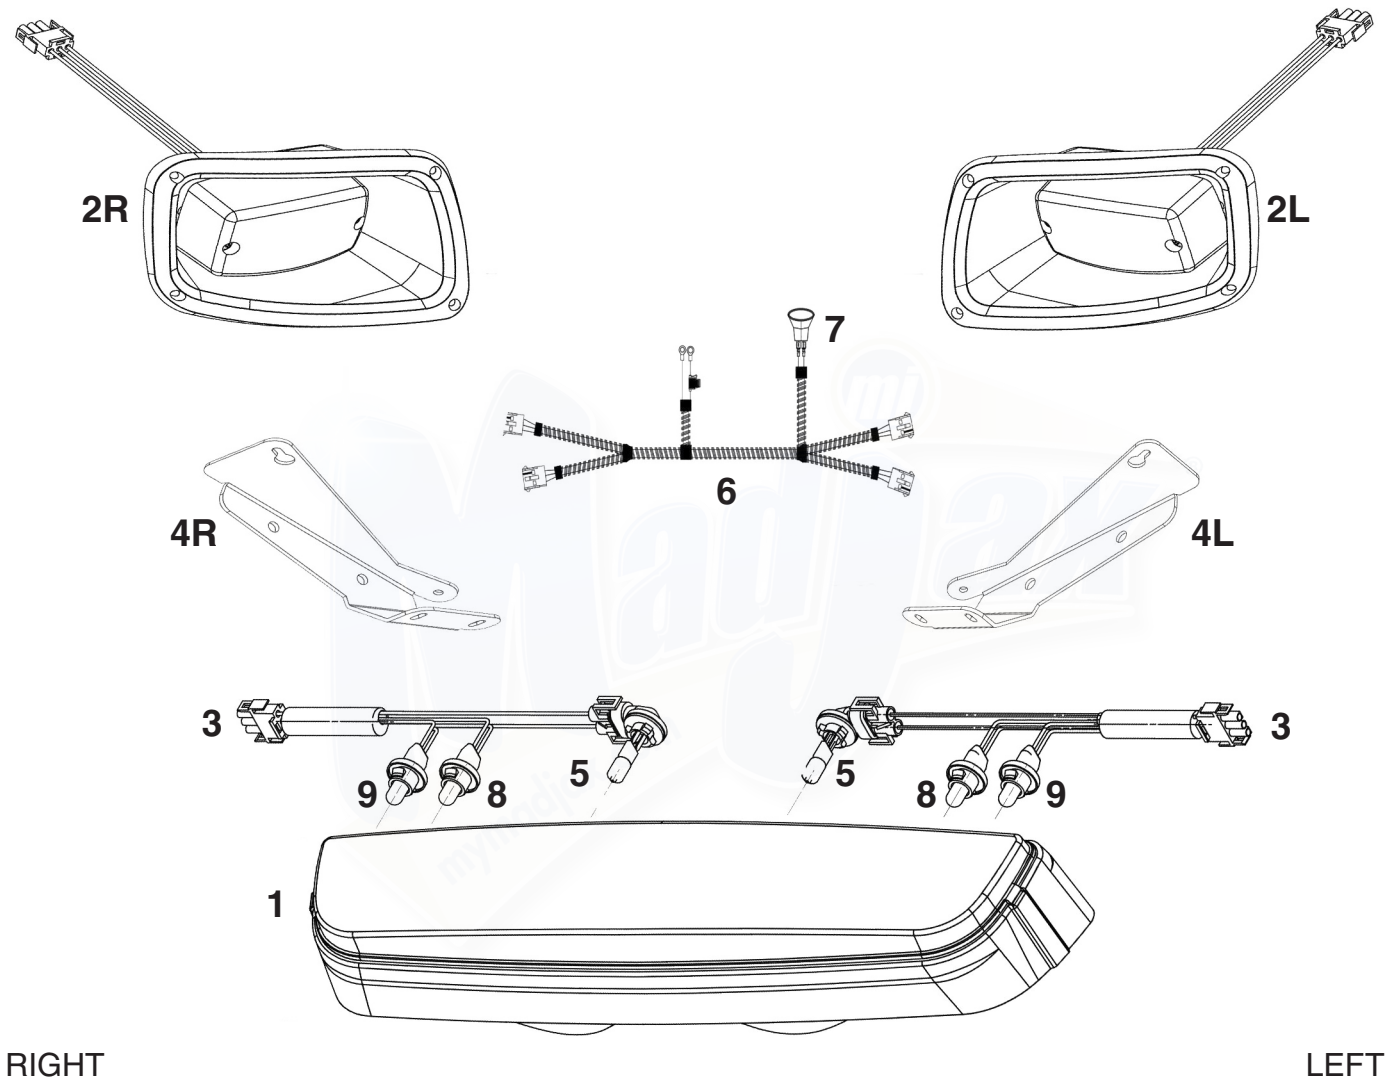

# Madjax® Light Bar : Fits E-Z-Go® TXT®

## 02-013/MJLB2000

No.	Part No.	Description
1	W02-311	Headlight Bar Housing & Lens Assembly
2R	W02-302	LED Tail Light Assembly R/H
2L	W02-301	LED Tail Light Assembly L/H
3	W02-312	Headlight Wires (w/o bulbs)
4R	W02-310	Headlight Bracket R/H
4L	W02-309	Headlight Bracket L/H
5	W02-811	Universal Headlight Bulbs (12V 37.5W)
6	W02-022	Universal Upgrade Harness (w/o Headlight Switch)
7	W02-814	Universal Headlight Switch
8		Universal Turn Signal Bulb, Red
9	W02-813	Universal Turn Signal Bulb, Yellow