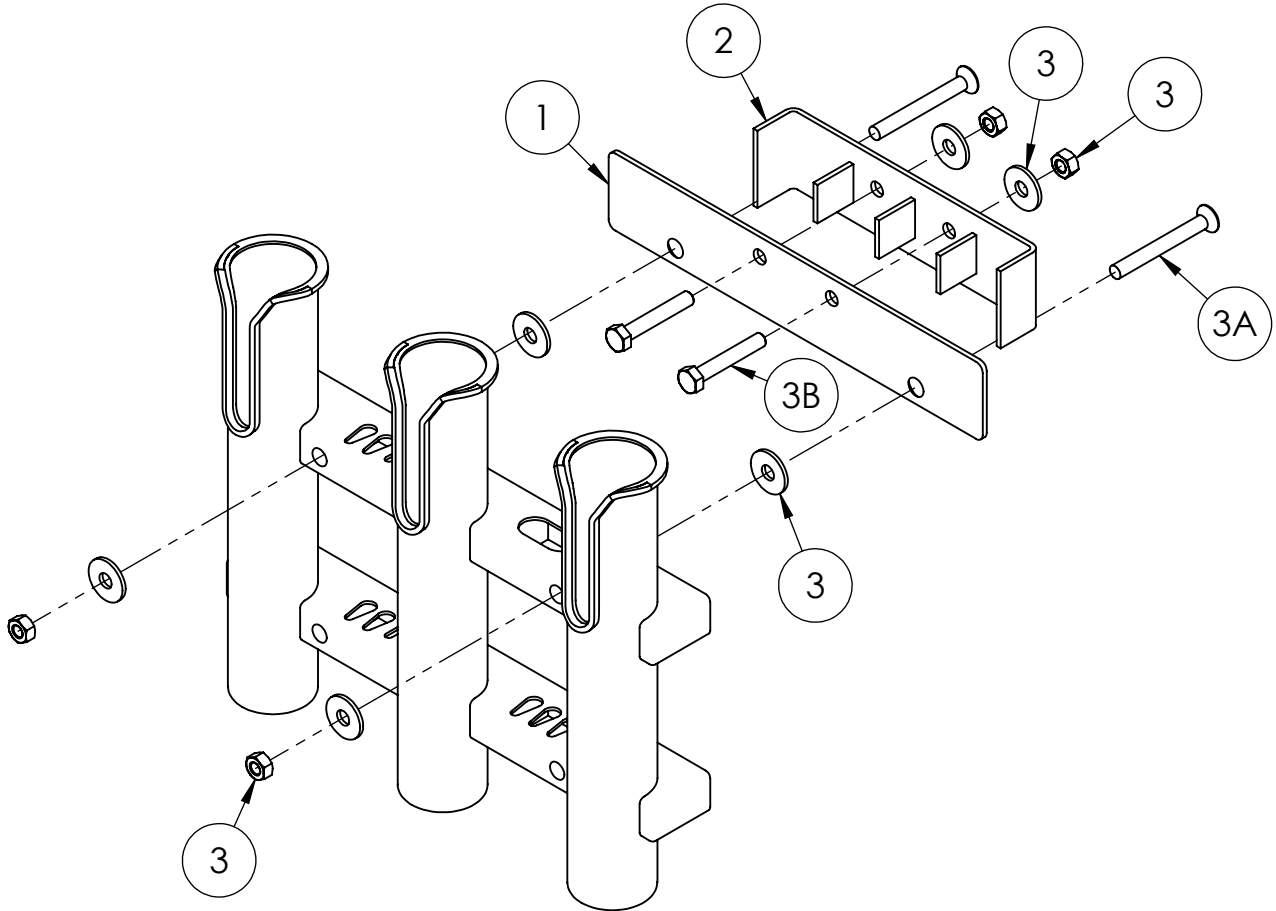

01-100 - FISHING POLE HOLDER FOR GENESIS150 REAR SEAT

WARRANTY PARTS EXPLODED VIEW DIAGRAM

Componet Part#'s for 01-100 Fishing Pole Holder Assembly:

01-068 Fishing Pole Holder

01-097 Color Box

01-098 Brackets, Hardware, & Instructions

01-100 - FISHING POLE HOLDER FOR GENESIS150			
ITEM #	DESCRIPTION	PART #	QTY
1	Mounting Plate	W01-68-1	1
2	Clamp Bracket	W01-68-2	1
3	Hardware Pack	W01-68-3	1
	M8 Flat Washer		4
	M8 Lock Washer		2
	M8 Hex Nut		4
3a	M8x70 Countersunk Phillips#3		2
3b	M8x50 Hex Head Bolt		2