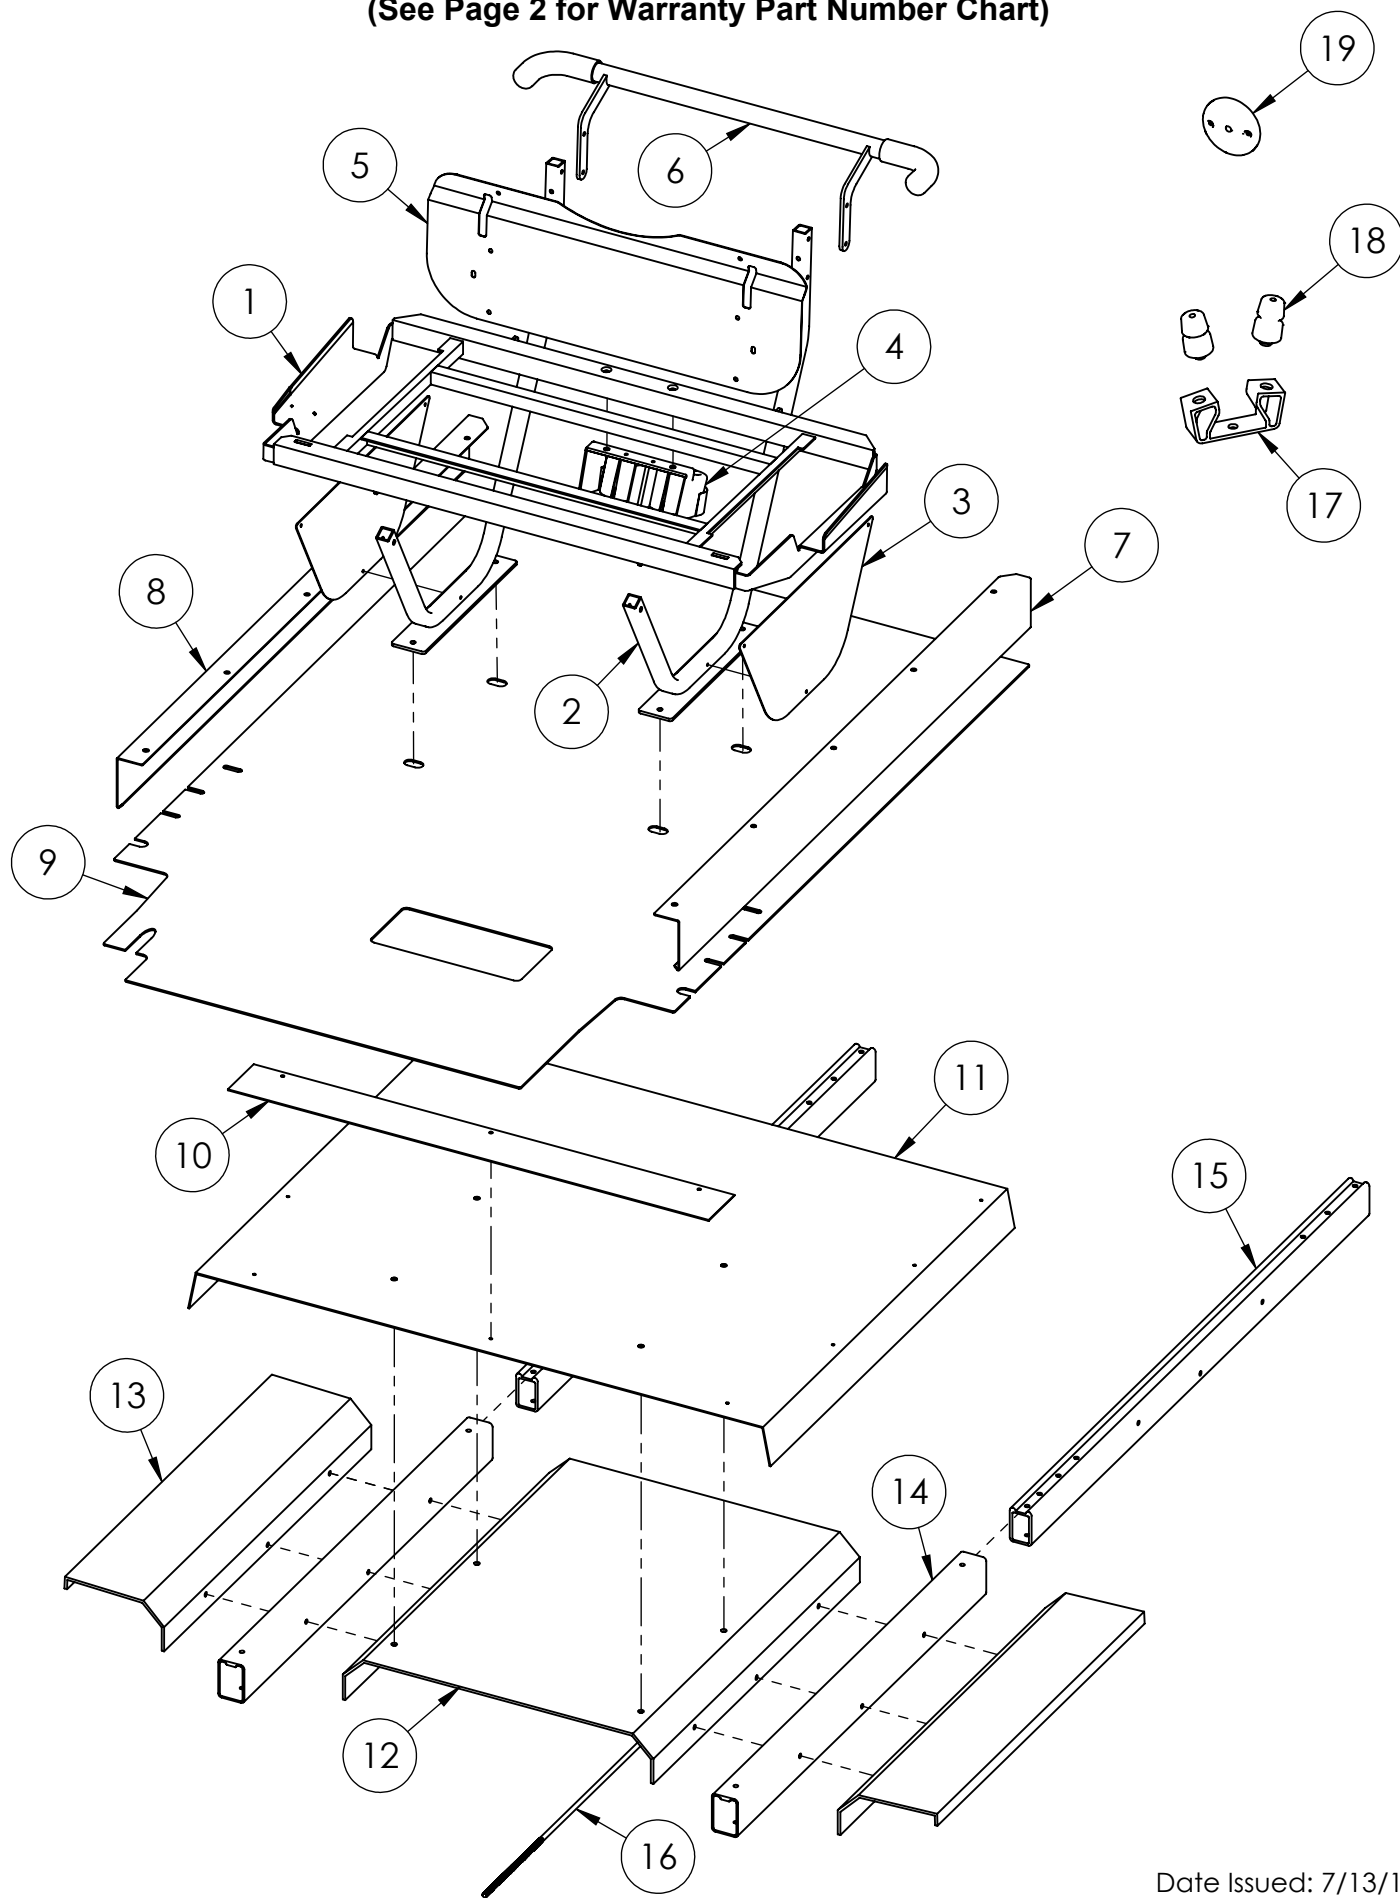

17-099 PRECEDENT STRETCH KIT
WARRANTY PARTS EXPLODED VIEW DIAGRAM
(See Page 2 for Warranty Part Number Chart)

17-099 PRECEDENT STRETCH KIT**WARRANTY PARTS EXPLODED VIEW DIAGRAM
(See Page 1 for Exploded View Diagram)**

17-099 - PRECEDENT STRETCH KIT			
ITEM #	DESCRIPTION	PART #	QTY
1	Seat Frame	W17-99-1	1
2	Seat Support Bracket	W17-99-2	2
3	Seat Frame Closeout	W17-99-3	2
4	Cup Holder	W17-99-4	1
5	Seat Back Plate	W17-99-5	1
6	Grab Bar	W17-99-6	1
7	Floor Mat Retainer (Driver Side)	W17-99-7	1
8	Floor Mat Retainer (Passenger Side)	W17-99-8	1
9	Diamond Plate Floor Mat		1
10	Threshold		1
11	Floor Cover Plate		1
12	Center Floor Support		1
13	Side Floor Support		2
14	Frame Extension Cover		2
15	Frame Extension		2
16	Equalizer Rod		1
17	Jounce Bracket		2
18	Jounce Bumper	W17-99-9	4
19	Forward Reverse Bezel	W17-99-10	1
20	MCOR Harness Extension	W17-99-11	1
21	IP Harness Extension	W17-99-12	1
22	Bucket Harness Extension	W17-99-13	1
23	Brake Pad Harness Extension	W17-99-14	1
24	FNR Sticker	W17-99-15	1
25	Hardware Pack-1	W17-99-16	1
	M8x95 Carriage Bolts		10
	M8 Lock Nuts		10
	M8 Flat Washers		10
26	Hardware Pack-2	W17-99-17	1
	M8x75 Hex Head Bolts		6
	M8 Flat Washers		12
	M8 Lock Nuts		6
27	Hardware Pack-3	W17-99-18	1
	M5x20 Rivets		14
28	Hardware Pack-4	W17-99-19	1
	M8x45 Hex Head Bolts		4
	M8x35 Hex Head Bolts		4
	M8x25 Countersunk Bolts #3		2
	M8 Flat Washers		18
	M8 Lock Nuts		10
29	Hardware Pack-5	W17-99-20	1
	M6x40 Hex Head Bolts		4
	M6x35 Hex Head Bolts		4
	M6x20 Hex Head Bolts		2
	M6 Flat Washers		20
	M6 Lock Nuts		10
	Push Rivet		1
30	Zip Ties (Included in Box)		10