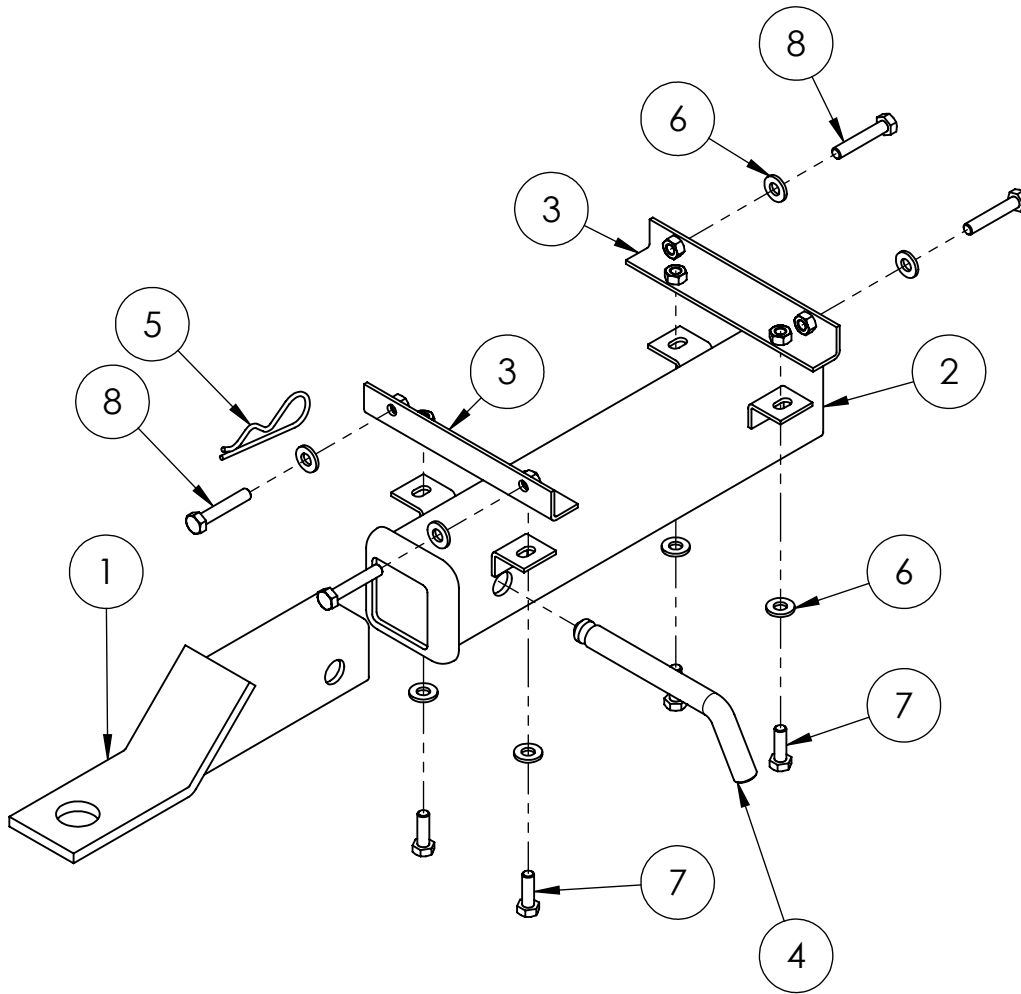

# MJTH8000 - UNIVERSAL TRAILER HITCH

## WARRANTY PARTS EXPLODED VIEW DIAGRAM

MJTH8000 UNIVERSAL TRAILER HITCH			
ITEM NO.	DESCRIPTION	PART NO.	QTY.
1	MJTH8000 Receiver		1
2	MJTH8000 Hitch		1
3	MJTH8000 Mounting Brackets	W01-104	2
4	Trailer Hitch Pin		1
5	Trailer Hitch Cotter Pin		1
6	Plain washer 8 mm		8
7	Hex bolt M8 x 25		4
8	Hex bolt M8 x 45		4
	Hardware Pack w/ receiver pin & lock	W01-102	1