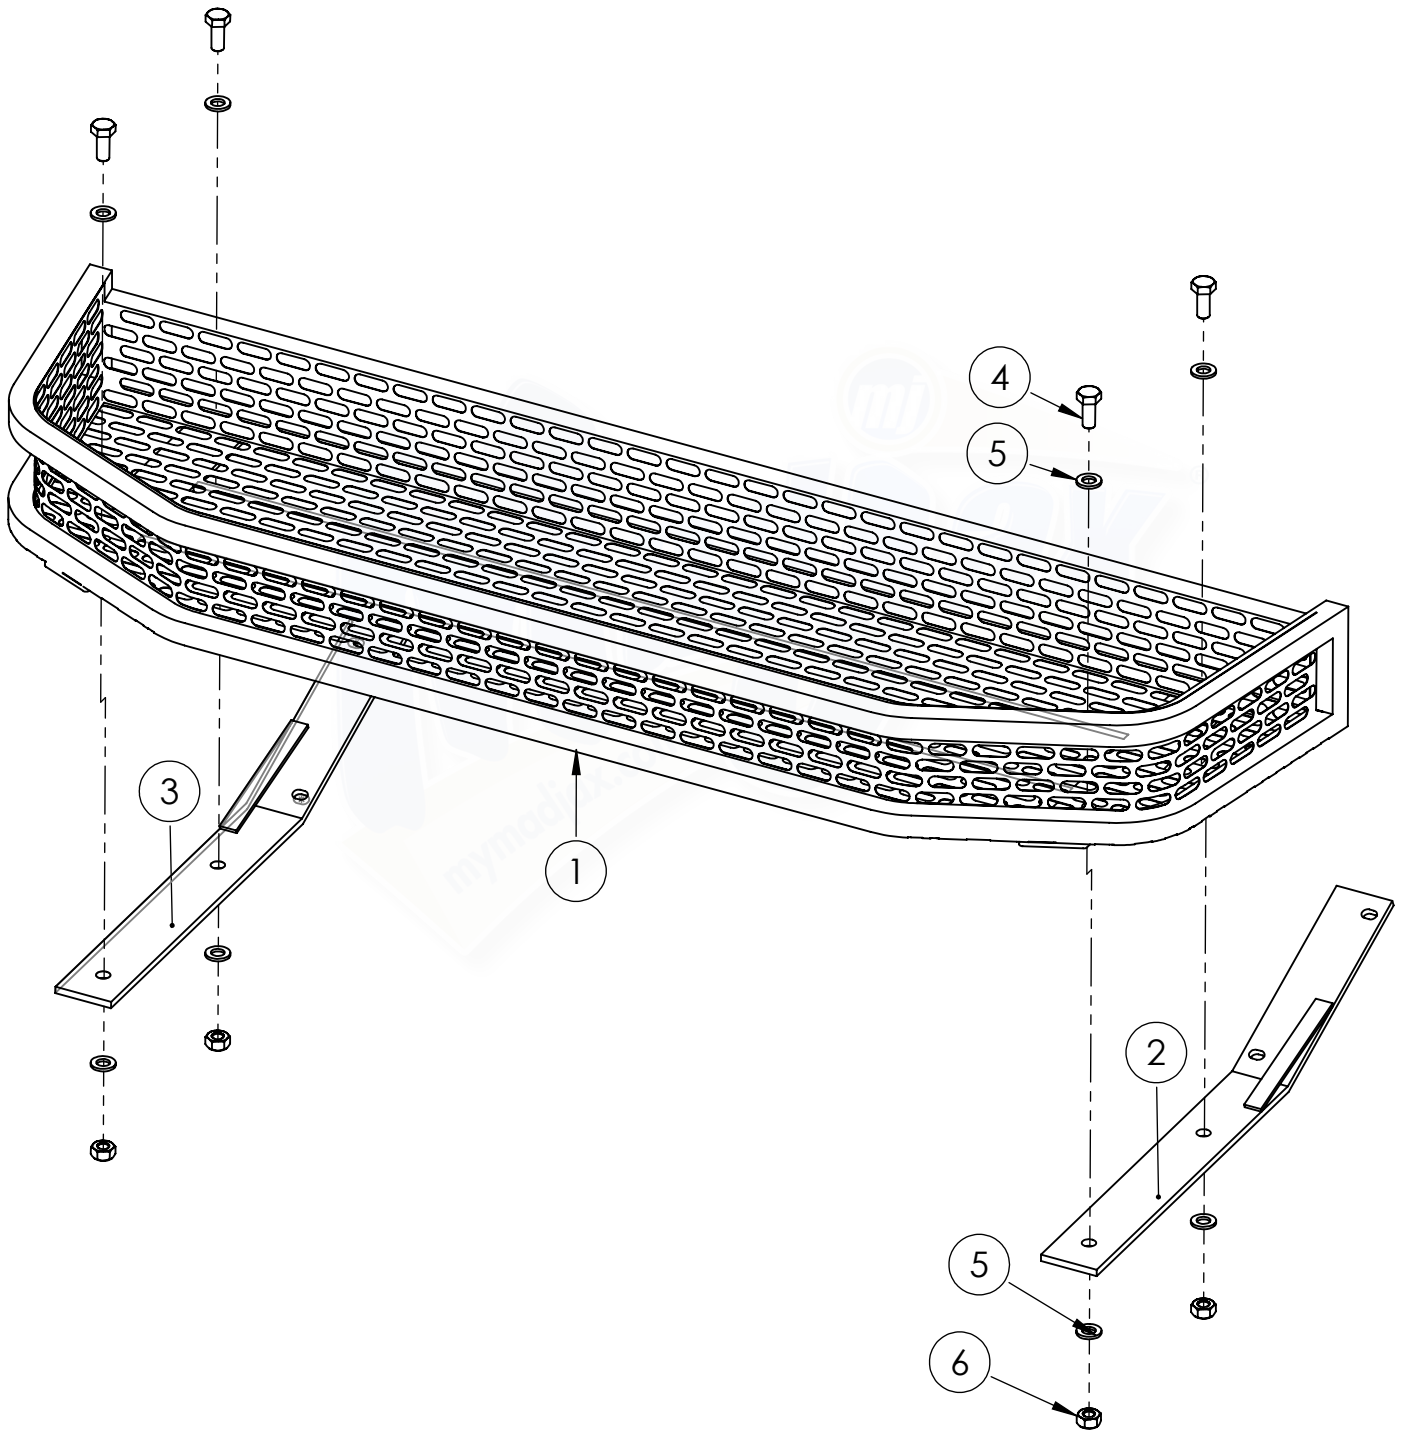

# Madjax® Clays Basket : Fits Club Car® DS®

## 04-010

No.	Part No.	Description	QTY
1	W01-8-1	Basket	1
2	W04-10-1	DS Clays Mounting Bracket - Left	1
3	W04-10-3	DS Clays Mounting Bracket - Right	1
	W04-10-2	DS Clays Hardware Pack	1
4		M10x25 Hex Head Bolt	4
5		M10x20 Flat Washer	4
6		M10 Locking Nut	4