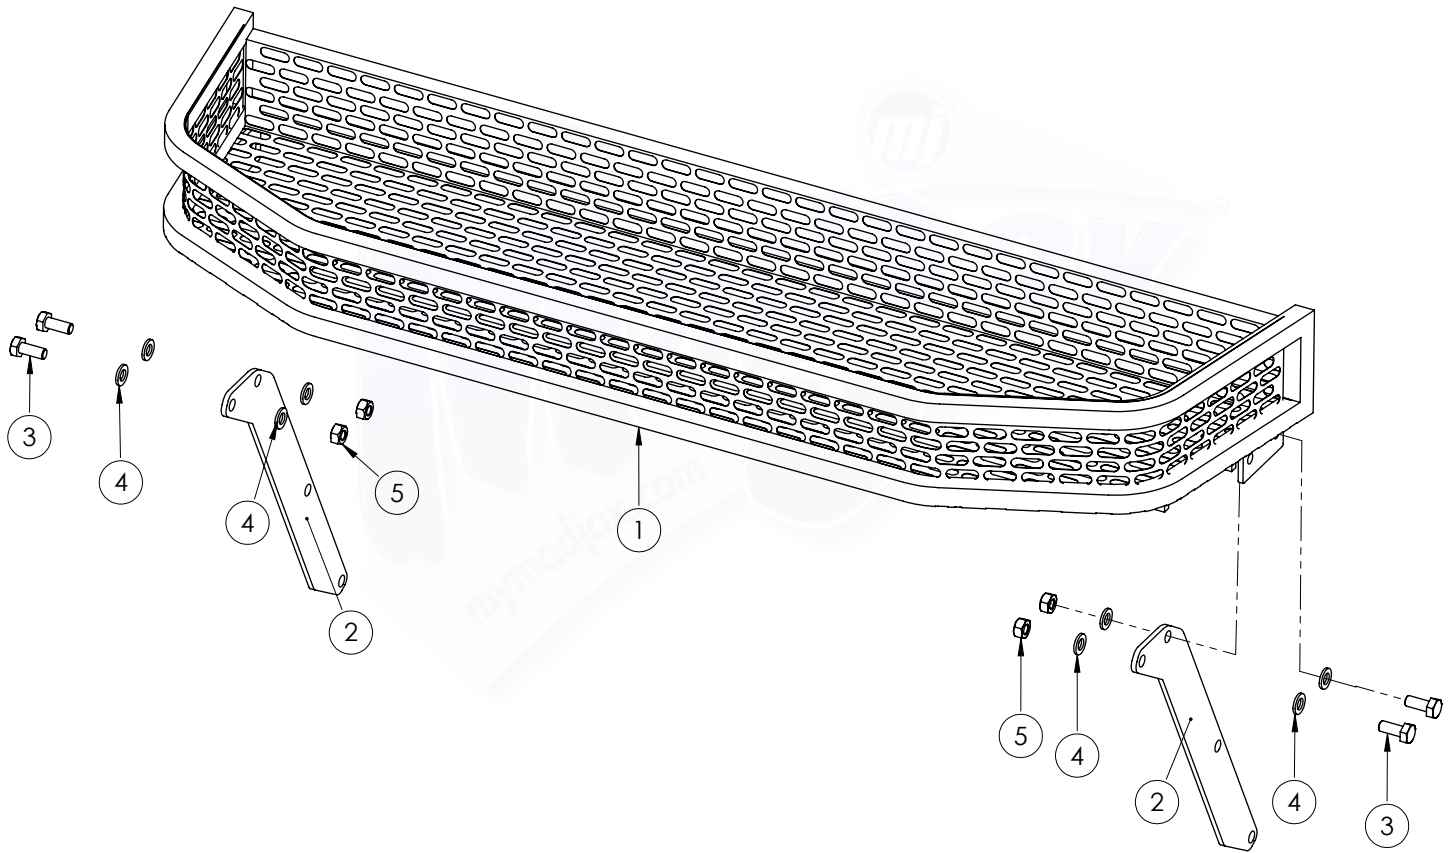

Madjax® Clays Basket : E-Z-Go® TXT®

04-011

No.	Part No.	Description	QTY
1	W01-8-1	Basket	1
2	W04-11-1	TXT Clays Mounting Brackets	2
	W04-11-2	TXT Clays Hardware Pack	1
3		M10x25 Hex Head Bolt	4
4		M10x20 Flat Washer	4
5		M10 Locking Nut	4