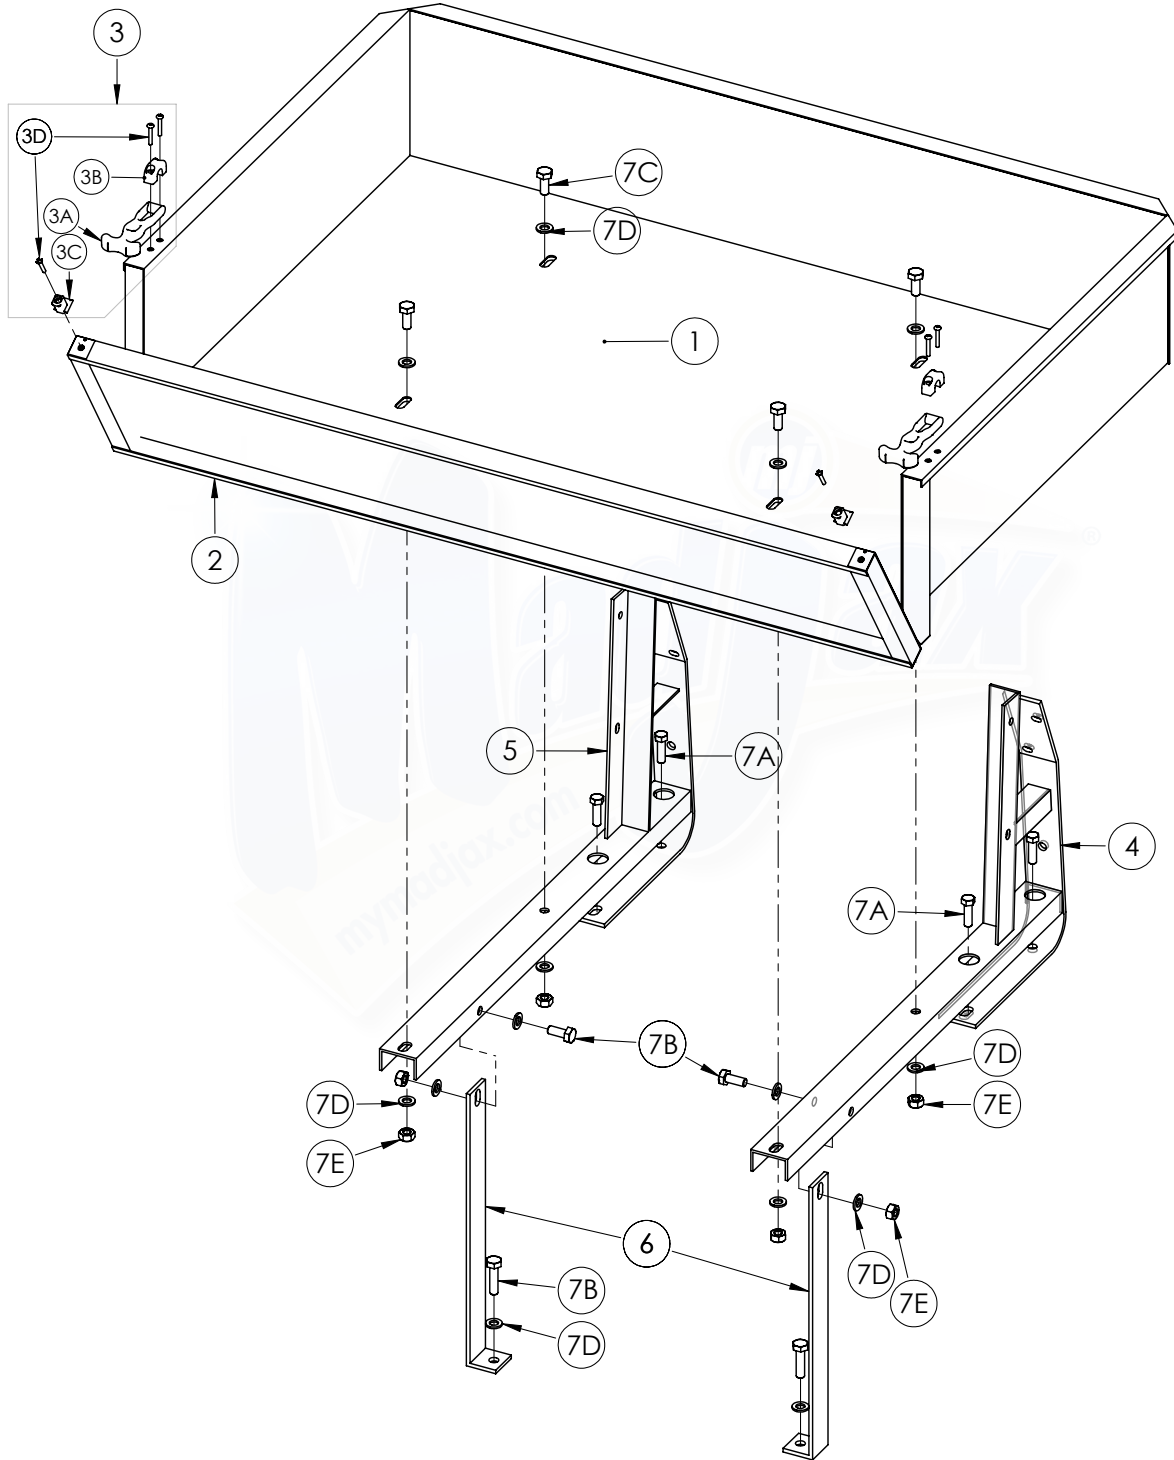

Madjax® Cargo Box and Brackets : E-Z-Go® TXT®

MJCBB2000

No.	Part No.	Description	QTY	No.	Part No.	Description	QTY
1		Cargo Box - Steel	1	4	W04-5-2	TXT Main Bracket Right	1
		Cargo Box - Aluminum	1	5	W04-5-1	TXT Main Bracket Left	1
2	W04-1-2	Cargo Box Gate - Steel	1	6	W01-3-3	Bagwell Bracket	2
	W04-1-3	Cargo Box Gate - Aluminum	1	7	W04-5-3	Cargo Box Hardware Pack TXT	1
3	W04-1-1	Cargo Box Latch and Hardware	2	7A		3/8" Hex Head Bolt	4
3A		Latch Handle	1	7B		M10x40 Hex Head Bolt	4
3B		Latch Handle Mount	1	7C		M10x25 Hex Head Bolt	4
3C		Latch Handle Catch	1	7D		M10 Flat Washer	16
3D		M6x30 Machine Screw	3	7E		M10 Locking Nut	8