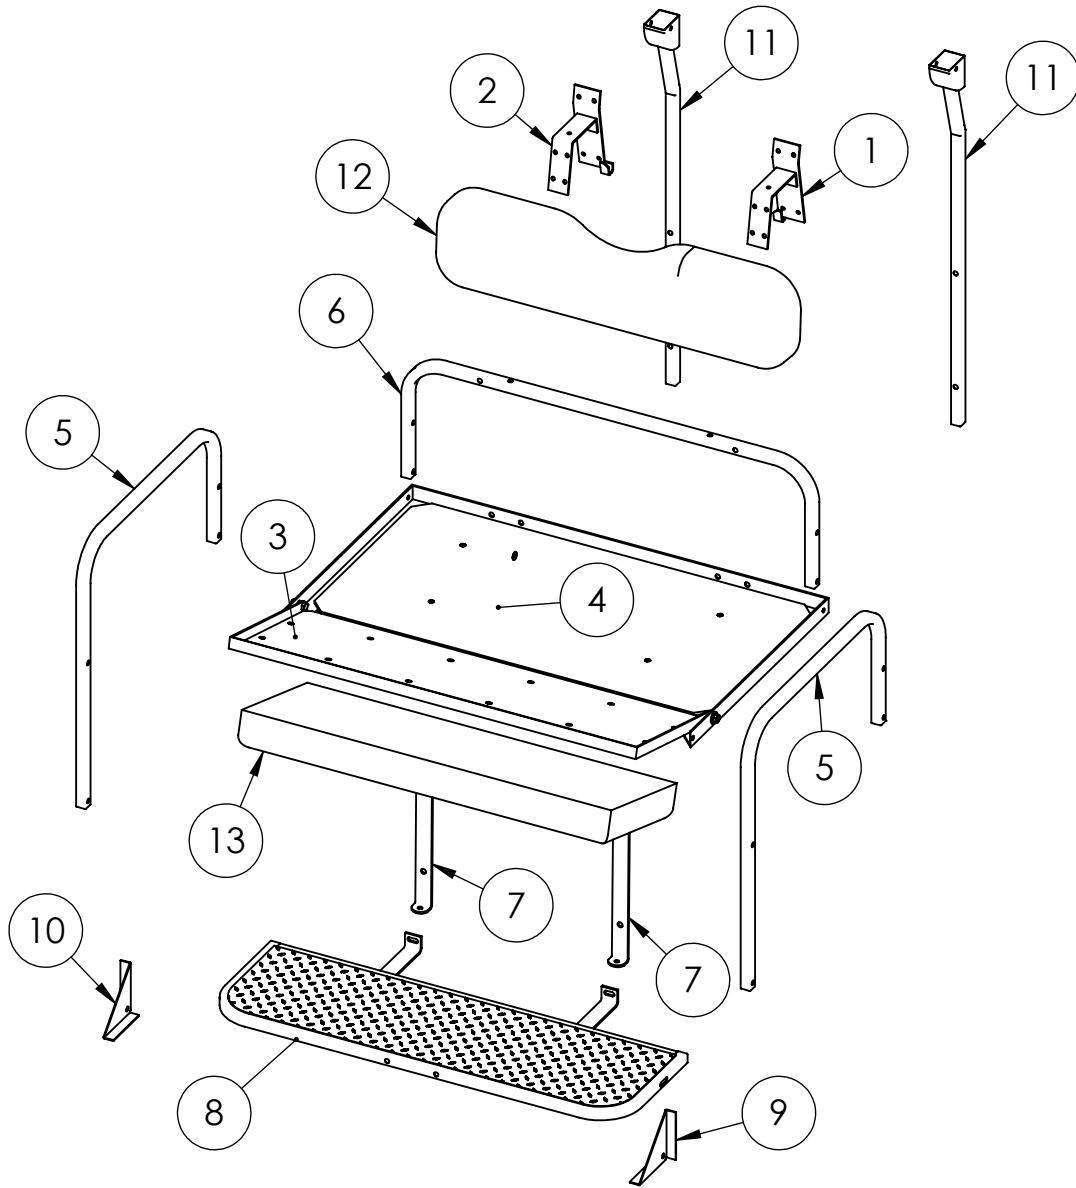

01-001/002 GENESIS150 REAR FLIP SEAT FOR CLUB CAR PRECEDENT (001-BUFF / 002-WHITE)

WARRANTY PARTS EXPLODED VIEW DIAGRAM

ITEM NO.	PART NO.	DESCRIPTION	QTY
1	W01-1-5	Lean Back Bracket-Pass	1
2	W01-1-4	Lean Back Bracket-Driver	1
3	W01-8-14	Flip Poly Board	1
*4	W01-8-15	Main Poly Board	1
5	W01-1-2	Arm Rest	2
6	W01-8-5	Horizontal Frame Bracket	1
7	W01-1-3	Bagwell Bracket	2
8	W01-1-1	Foot Plate	1
9	W01-8-4	Foot Plate Bracket-Pass	1
10	W01-8-3	Foot Plate Bracket-Driver	1

ITEM NO.	PART NO.	DESCRIPTION	QTY
11	W01-1-6	Rear Strut	2
12	W01-1-8	Rear Lean Back Cushion-Buff	1
	W01-1-10	Rear Lean Back Cushion-White	1
13	W01-1-9	Rear Seat Cushion-Buff	1
	W01-1-11	Rear Seat Cushion-White	1
14	W01-1-7	Hardware Pack	1

* Item#4 - The Warranty Part# is W01-8-17 for the Main Frame w/ Polyboard