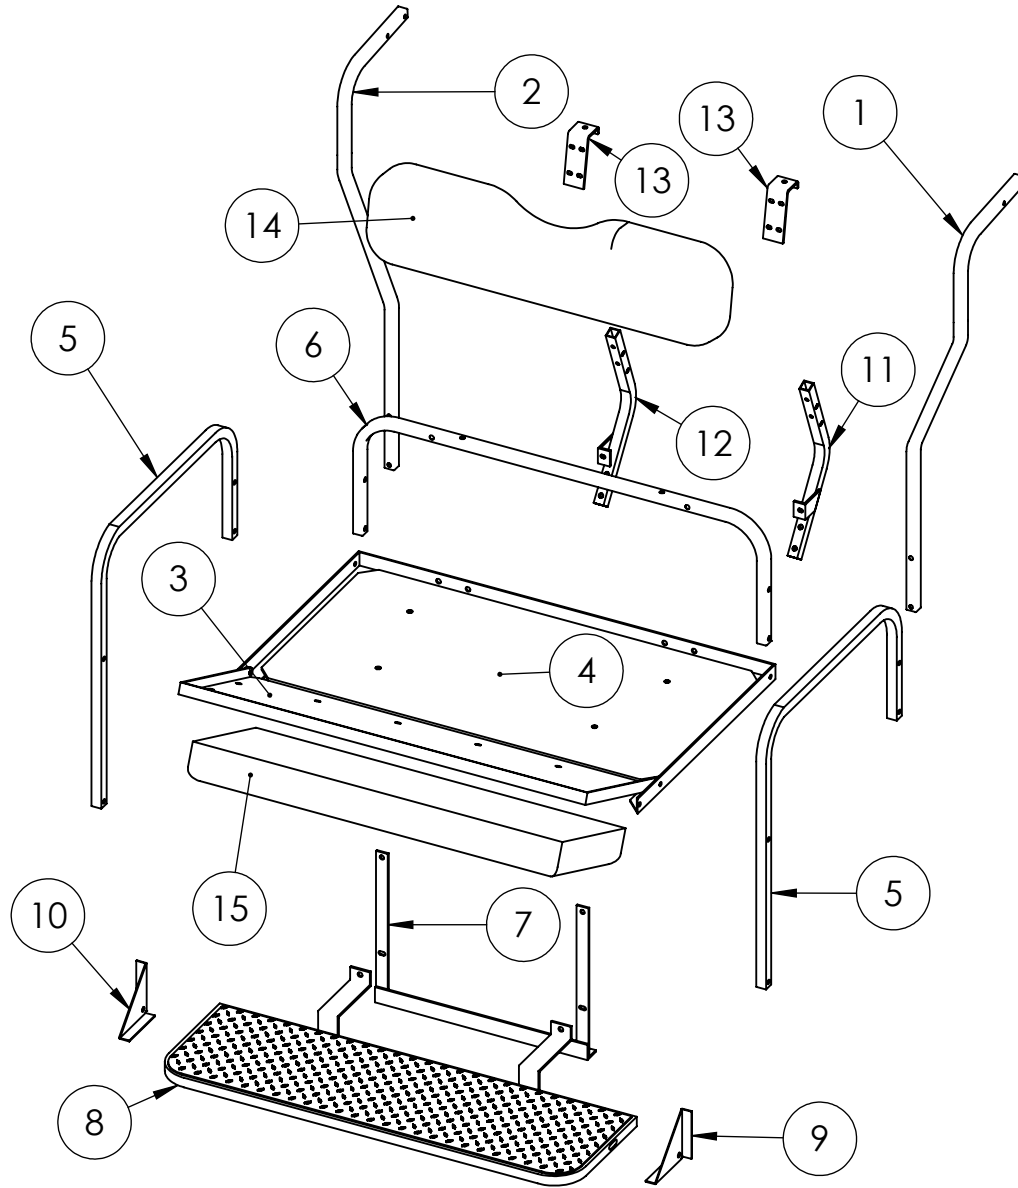

01-013/014 GENESIS150 REAR FLIP SEAT FOR YAMAHA G-SERIES (013-IVORY / 014-TAN)

WARRANTY PARTS EXPLODED VIEW DIAGRAM

ITEM NO.	PART NO.	DESCRIPTION	QTY
1	W01-6-7	Rear Strut-Pass	1
2	W01-6-6	Rear Strut-Driver	1
3	W01-8-14	Flip Poly Board	1
*4	W01-8-15	Main Poly Board	1
5	W01-6-2	Arm Rest	2
6	W01-8-5	Horizontal Frame Bracket	1
7	W01-6-3	Bagwell Bracket	1
8	W01-6-1	Foot Plate	1
9	W01-8-4	Foot Plate Bracket-Pass	1
10	W01-8-3	Foot Plate Bracket-Driver	1

ITEM NO.	PART NO.	DESCRIPTION	QTY
11	W01-6-5	Main Bracket-Pass	1
12	W01-6-4	Main Bracket-Driver	1
13	W01-8-8	Lean Back Bracket	2
14	W01-6-9	Rear Lean Back Cushion-Tan	1
	W01-6-11	Rear Lean Back Cushion-Ivory	1
15	W01-6-10	Rear Seat Cushion-Tan	1
	W01-6-12	Rear Seat Cushion-Ivory	1
16	W01-6-8	Hardware Pack	1

* Item#4 - The Warranty Part# is W01-8-17 for the Main Frame w/ Polyboard

Revised on 5/22/15