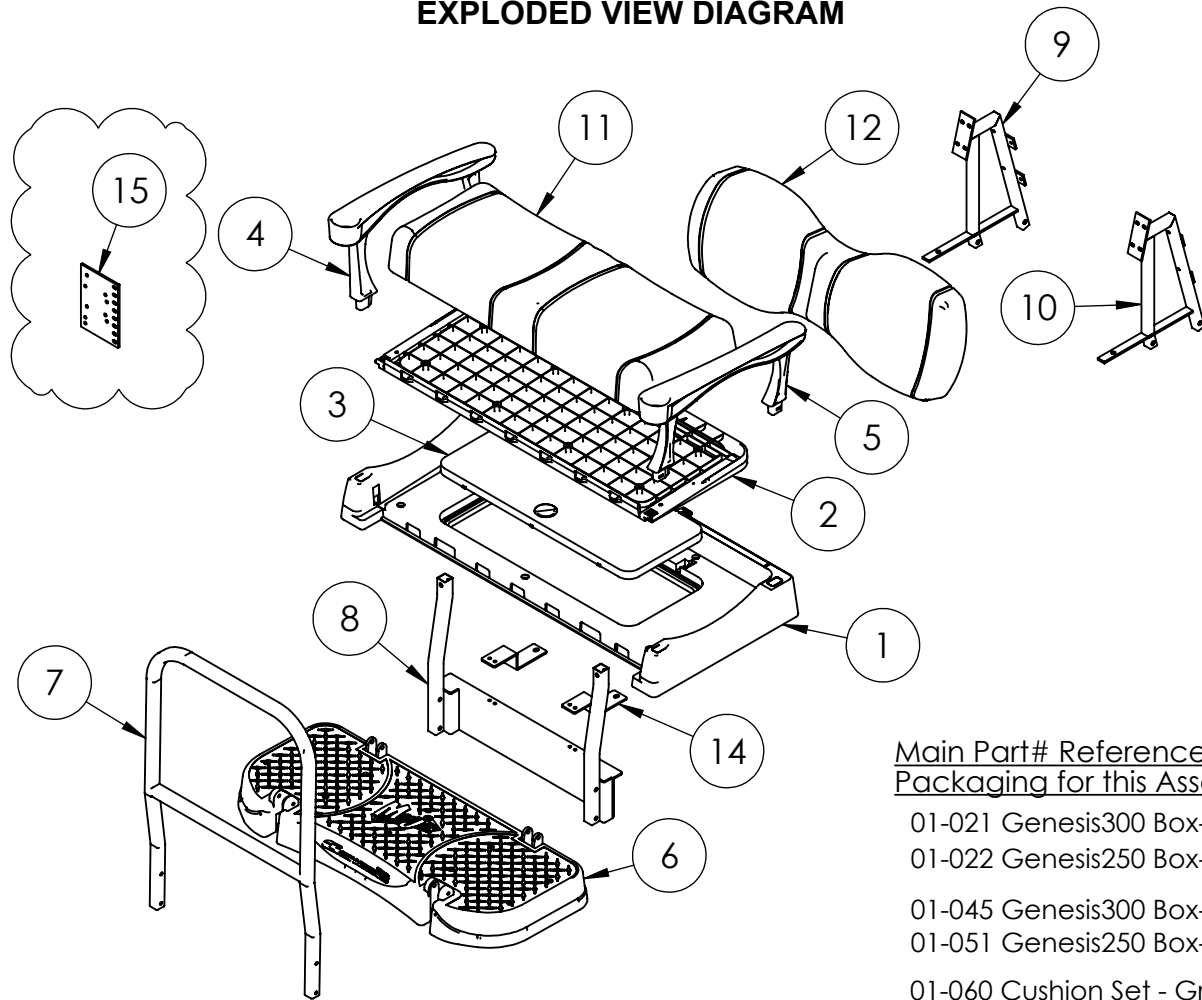

GENESIS 300/250 REAR DELUXE SEAT FOR YAMAHA DRIVE

WARRANTY PARTS EXPLODED VIEW DIAGRAM

Main Part# References by Packaging for this Assembly:

01-021 Genesis300 Box-1

01-022 Genesis250 Box-1

01-045 Genesis300 Box-2

01-051 Genesis250 Box-2

01-060 Cushion Set - Grey

GENESIS300/250 REAR DELUXE SEAT FOR YAMAHA DRIVE			
ITEM #	DESCRIPTION	PART #	QTY
1	Main Poly Frame	W01-9-1	1
2	Flip Poly Frame	W01-9-2	1
3	Seat Door	W01-9-3	1
4	Armrest - Driver Side	W01-9-4	1
5	Armrest - Pass Side	W01-9-5	1
6	Foot Plate	W01-9-6	1
7	DRIVE Grab Bar (Genesis300 - Aluminum)	W01-9-74	1
	DRIVE Grab Bar (Genesis250 - Steel)	W01-9-84	
8	DRIVE Foot Plate Mounting Bracket (Genesis300 - Aluminum)	W01-9-49	1
	DRIVE Foot Plate Mounting Bracket (Genesis250 - Steel)	W01-9-50	
9	DRIVE Main Bracket - Driver Side (Genesis300 - Aluminum)	W01-9-51	1
	DRIVE Main Bracket - Driver Side (Genesis250 - Steel)	W01-9-52	
10	DRIVE Main Bracket - Pass Side (Genesis300 - Aluminum)	W01-9-53	1
	DRIVE Main Bracket - Pass Side (Genesis250 - Steel)	W01-9-54	
11	DRIVE Seat Bottom Cushion - Grey	W01-9-55	1
12	DRIVE Seat Back Cushion - Grey	W01-9-56	1
13	Hardware Pack - DRIVE (Not Shown in Diagram)	W01-9-104	1
14	DRIVE Foot Plate Mounting Support Bracket (Genesis300 - Aluminum)	W01-9-26	2
	DRIVE Foot Plate Mounting Support Bracket (Genesis250 - Steel)	W01-9-27	
15	Lean Back Bracket (Bracket can go on either side)	W01-9-97	2