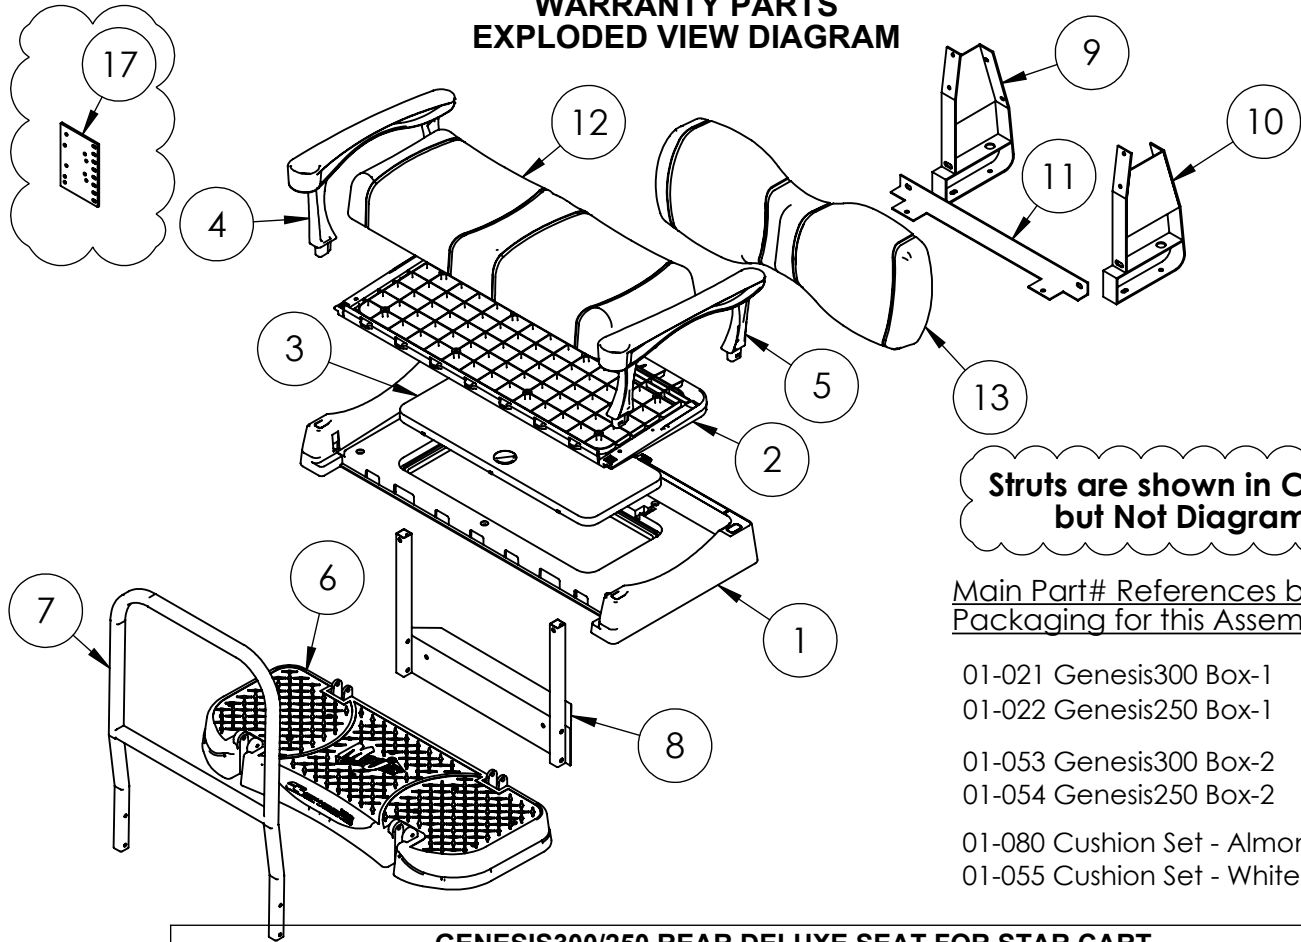

GENESIS 300/250 REAR DELUXE SEAT FOR STAR CART

WARRANTY PARTS EXPLODED VIEW DIAGRAM

**Struts are shown in Chart
but Not Diagram**

Main Part# References by
Packaging for this Assembly:

01-021 Genesis300 Box-1

01-022 Genesis250 Box-1

01-053 Genesis300 Box-2

01-054 Genesis250 Box-2

01-080 Cushion Set - Almond

01-055 Cushion Set - White

GENESIS300/250 REAR DELUXE SEAT FOR STAR CART

ITEM #	DESCRIPTION	PART #	QTY
1	Main Poly Frame	W01-9-1	1
2	Flip Poly Frame	W01-9-2	1
3	Seat Door	W01-9-3	1
4	Armrest - Driver Side	W01-9-4	1
5	Armrest - Pass Side	W01-9-5	1
6	Foot Plate	W01-9-6	1
7	Star Cart Grab Bar (Genesis300 - Aluminum)	W01-9-70	1
	Star Cart Grab Bar (Genesis250 - Steel)	W01-9-80	
8	Star Cart Foot Plate Mounting Bracket (Genesis300 - Aluminum)	W01-9-85	1
	Star Cart Foot Plate Mounting Bracket (Genesis250 - Steel)	W01-9-86	
9	Star Cart Main Bracket - Driver Side (Genesis300 - Aluminum)	W01-9-87	1
	Star Cart Main Bracket - Driver Side (Genesis250 - Steel)	W01-9-88	
10	Star Cart Main Bracket - Pass Side (Genesis300 - Aluminum)	W01-9-89	1
	Star Cart Main Bracket - Pass Side (Genesis250 - Steel)	W01-9-90	
11	Star Cart Main Base Bracket (Genesis300 - Aluminum)	W01-9-91	1
	Star Cart Main Base Bracket (Genesis250 - Steel)	W01-9-92	
12	Star Cart Seat Bottom Cushion - Almond	W01-9-77	1
	Star Cart Seat Bottom Cushion - White	W01-9-36	
13	Star Cart Seat Back Cushion - Almond	W01-9-78	1
	Star Cart Seat Back Cushion - White	W01-9-38	
14	Hardware Pack - Star Cart (Not Shown in Diagram)	W01-9-79	1
15	Star Cart Rear Strut - Driver Side (Genesis300 Aluminum)	W01-9-93	1
	Star Cart Rear Strut - Driver Side (Genesis250 Steel)	W01-9-94	
16	Star Cart Rear Strut - Passenger Side (Genesis300 Aluminum)	W01-9-95	1
	Star Cart Rear Strut - Passenger Side (Genesis250 Steel)	W01-9-96	
17	Lean Back Bracket (Bracket can go on either side)	W01-9-97	2