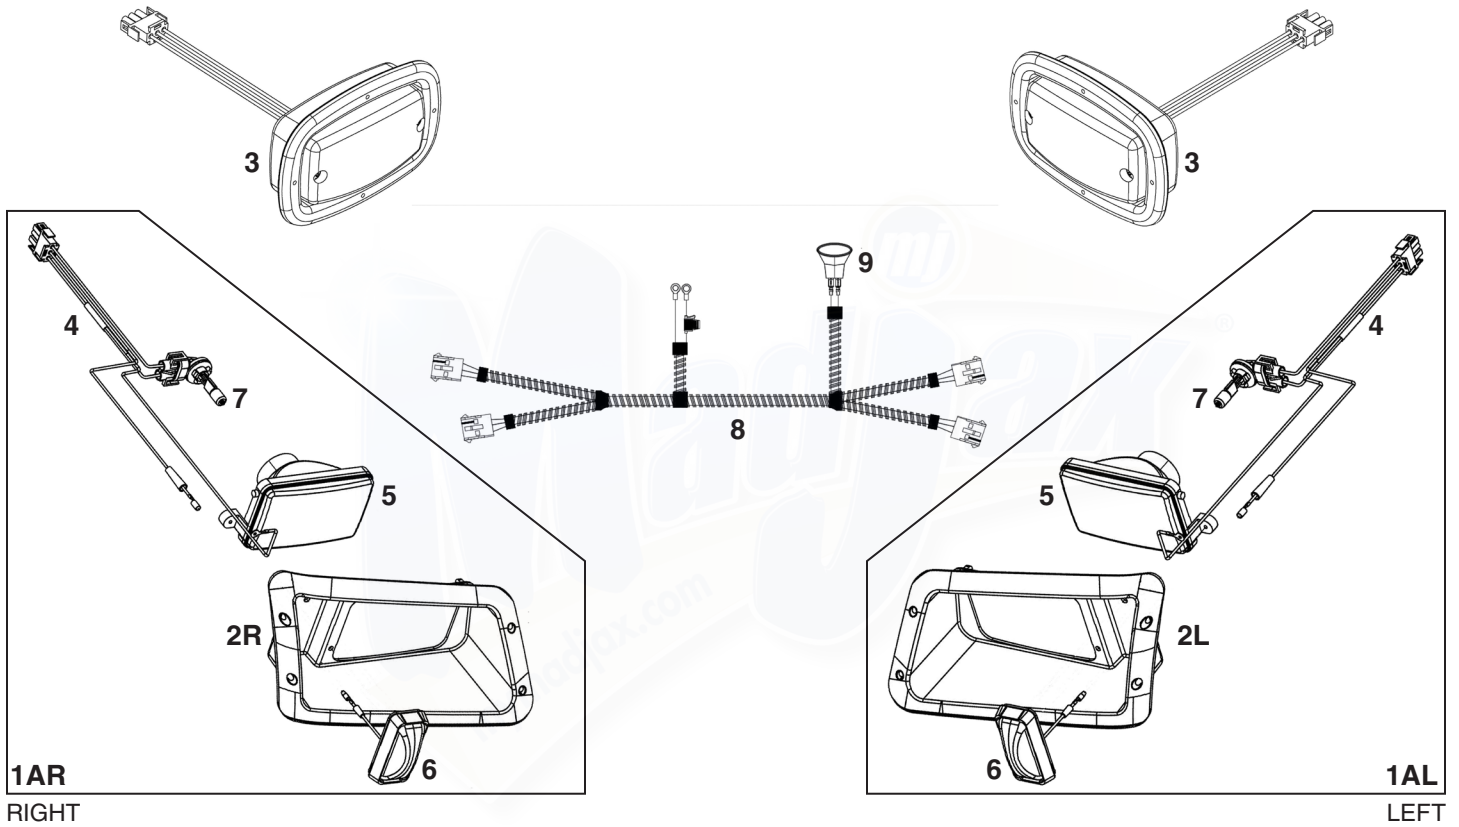

Madjax® Light Kit : Fits Yamaha® G-22®

MJLK3001

No.	Part No.	Description
1AR	W02-602	R/H Headlight Assembly, Complete
1AL	W02-601	L/H Headlight Assembly, Complete
2R	W02-606	Headlight Bezel R/H
2L	W02-607	Headlight Bezel L/H
3	W02-603	Tail Light Assembly
4	W02-605	Headlight Wires (w/o bulbs)
5	W02-817	Universal Headlight Reflector & Lens
6	W02-823	Universal LED Turn Signal Light Assembly
7	W02-811	Universal Headlight Bulbs (12V, 37.5W)
8	W02-816	Universal Basic Harness (w/o Switch)
9	W02-5-1	Universal Rocker Switch