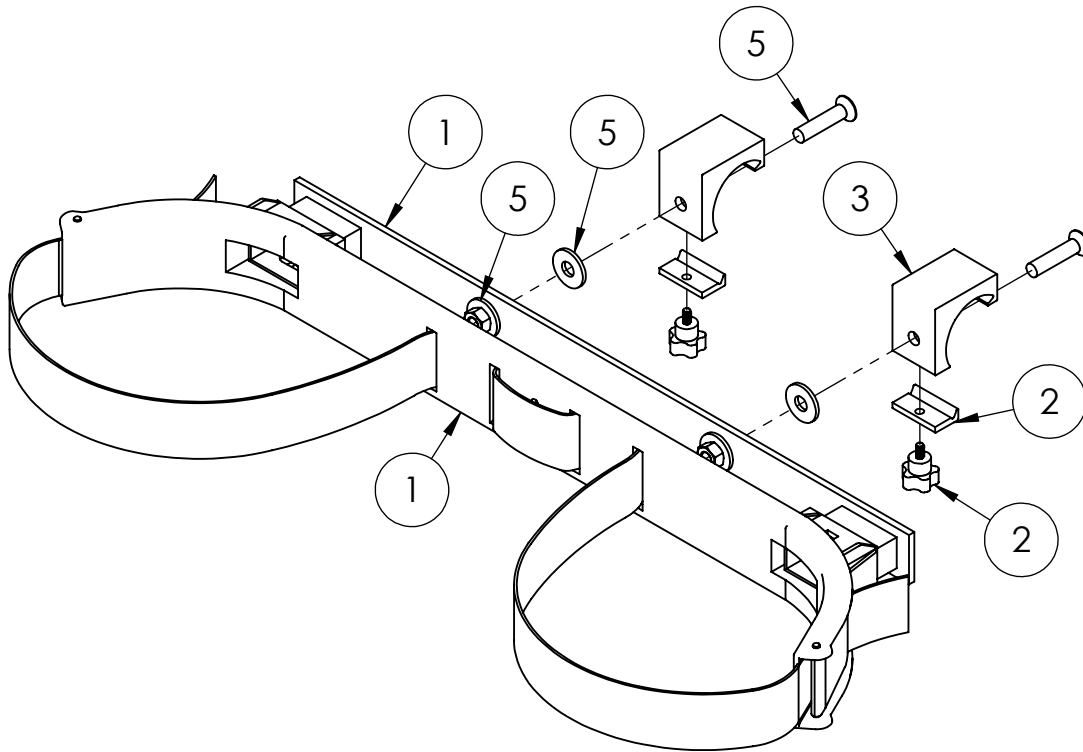

01-065 - GOLF BAG ATTACHMENT FOR GENESIS300/250 REAR DELUXE SEAT

WARRANTY PARTS EXPLODED VIEW DIAGRAM

NOTE: LOWER STRAP ALSO INCLUDED (NOT SHOWN IN DIAGRAM)

01-065 - GOLF BAG ATTACHMENT FOR GENESIS300/250			
ITEM #	DESCRIPTION	PART #	QTY
1	Golf Bag Attachment Holder with Strap & Bracket Bar	W01-65-1	1
2	Rail Attachment Lower Fastener & Threaded Knob	W01-9-68	2
3	Rail Attachment Main Bracket	W01-9-69	2
4	Lower Mounting Strap (Not Shown in Diagram)	W01-100	1
5	Hardware Pack	W01-65-2	1
	M10x45 Countersunk Phillips#3		2
	M10 Flat Washer		2
	M10 Lock Washer		2
	M10 Hex Nut		2