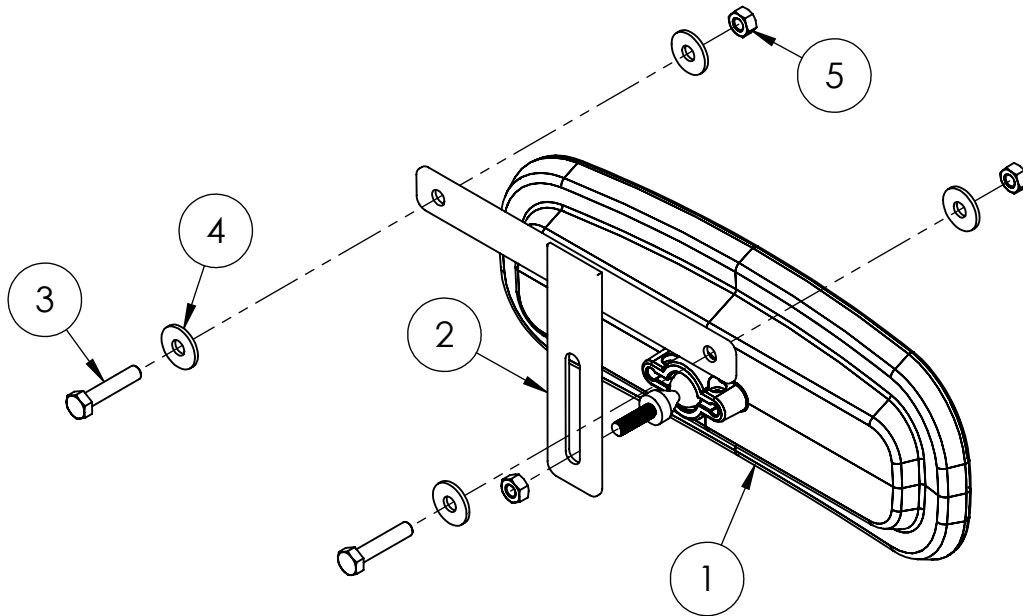

03-035 - CONVEX MIRROR

WARRANTY PARTS EXPLODED VIEW DIAGRAM

03-035 - CONVEX MIRROR			
ITEM NO.	DESCRIPTION	PART NO.	QTY
1	Convex Mirror w/ Back Bolt	W03-35-1	1
2	Convex Mirror Bracket	W03-35-2	1
	Hardware Pack	W03-35-3	1
3	Hex Bolt M6x15		2
4	Washer M6		4
5	Hex Nut M6		3