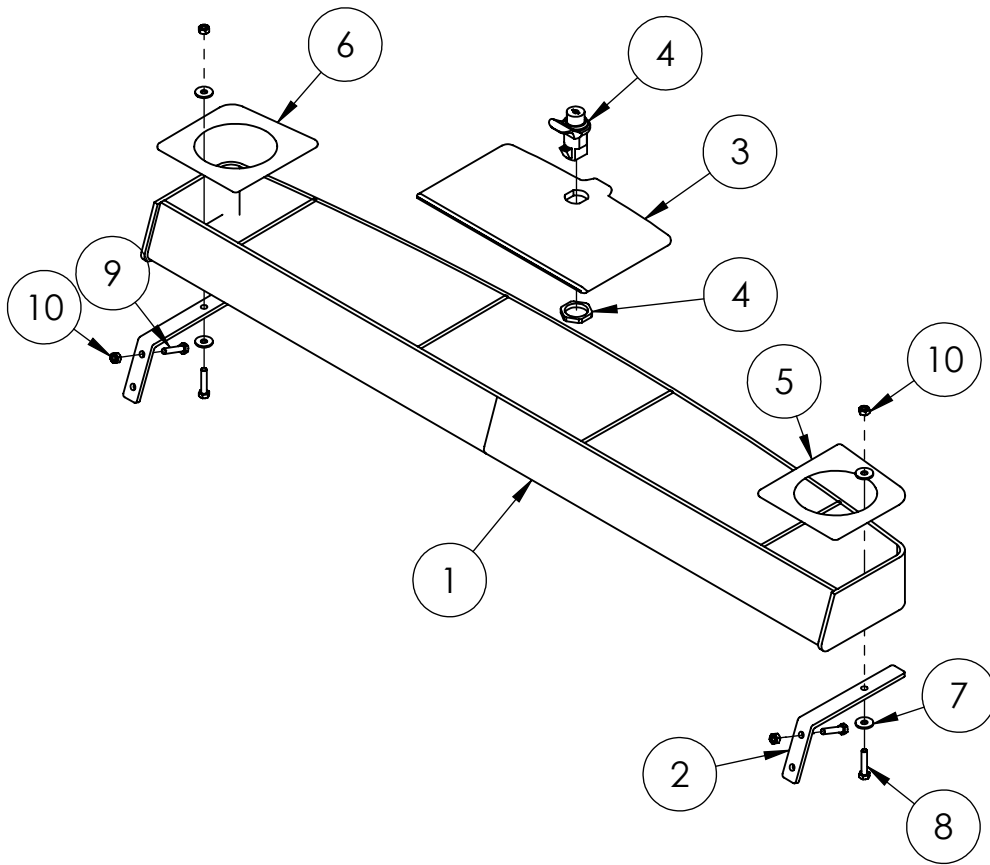

**23-007 - DS ACRYLIC DASH CONSOLE (BLACK)**  
**23-008 - DS ACRYLIC DASH CONSOLE (BLACK w/ CARBON)**

**WARRANTY PARTS  
EXPLODED VIEW DIAGRAM**

<b>DS ACRYLIC DASH CONSOLE - 23-007 (BLK) / 23-008 (BLK w/ CARBON)</b>			
<b>ITEM NO.</b>	<b>DESCRIPTION</b>	<b>PART NO.</b>	<b>QTY.</b>
1	DS Dash Console (Black)		1
	DS Dash Console (Black w/ Carbon)		
2	PrecedentDS dash bracket	W23-5-3	2
3	Console Lid (Black)	W23-5-2	1
	Console Lid (Black w/ Carbon)	W23-6-2	
4	Universal Lock & Nut	W23-5-4	1
5	Cup Holder Lid - Driver Side (Black)	W23-5-6	1
	Cup Holder Lid - Driver Side (Black w/ Carbon)	W23-6-6	
6	Cup Holder Lid - Pass Side (Black)	W23-5-7	1
	Cup Holder Lid - Pass Side (Black w/ Carbon)	W23-6-7	
	Hardware Pack	W23-5-5	1
7	Plain washer, 6 mm, regular		4
8	Hex Bolt M6 x 20		2
9	Hex Bolt M6 x 25		2
10	Hex Nut M6		4
	M3X8 Screws		24
	Hinges for Lids		6

Revised on 1/27/15 - Added Warranty Part #'s for Cup Holder Lids