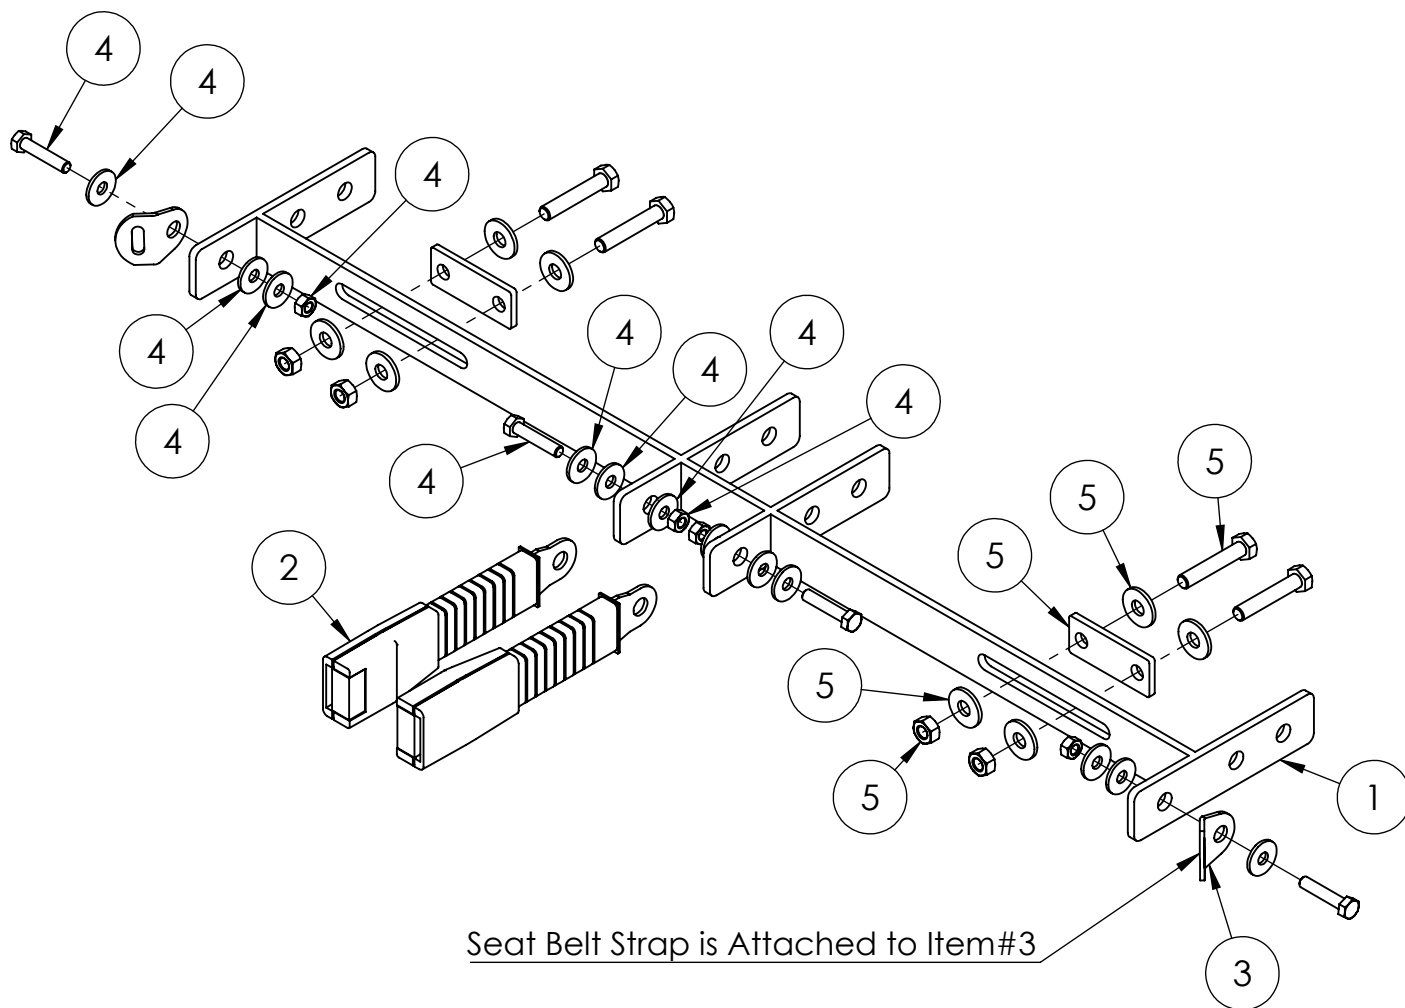

MJLSB8000C - LAP BELT COMBO KIT

WARRANTY PARTS EXPLODED VIEW DIAGRAM

MJLSB8000C - LAP BELT COMBO KIT			
ITEM NO.	DESCRIPTION	PART NO.	QTY.
1	Seat Belt Bar Bracket	W03-19-1	1
2	Lap Belt Lock	W03-17-2	2
3	Belt Strap w/ Bracket	W03-17-1	2
4	Hardware Pack (For Seat Belt Only)	W03-18-3	1
	M8x40 Hex Head Bolt		4
	M8 Hex Nut		4
	M8 Flat Washer		4
	M8 Lock Washer		4
	M8 Rubber Washer		4
5	Hardware Pack (For Seat Belt Bar Only)	W03-18-4	1
	Small Bracket		2
	M10x55 Hex Head Bolt		4
	M10 Hex Nut		4
	M10 Flat Washer		8