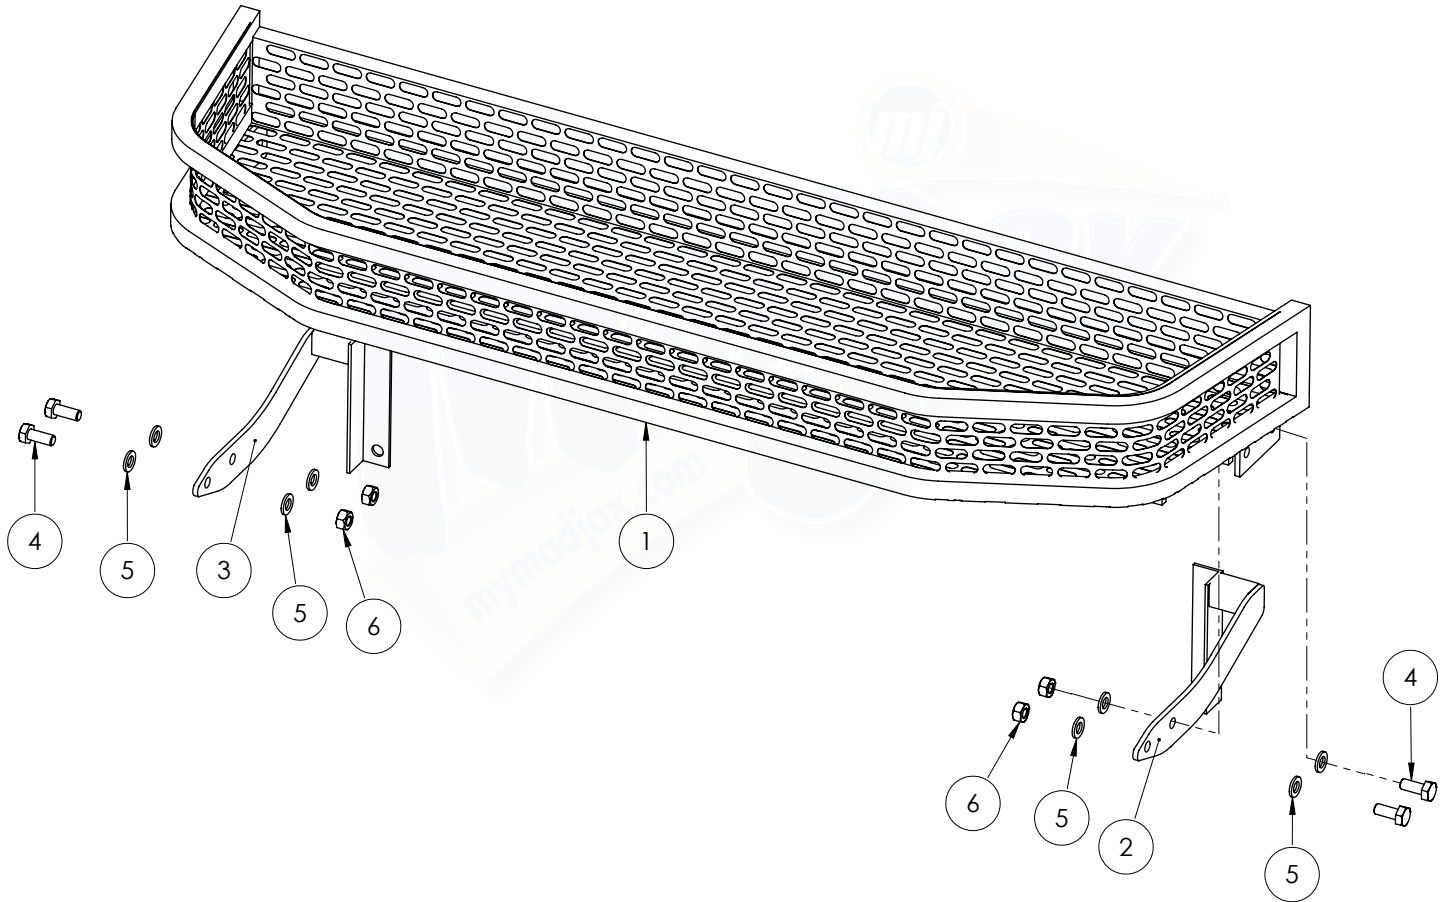

Madjax® Clays Basket : E-Z-Go® RXV®

04-012

No.	Part No.	Description	QTY
1	W01-8-1	Basket	1
2	W04-12-1	RXV Clays Mounting Bracket - Left	1
	W04-12-2	RXV Clays Mounting Bracket - Right	1
	W04-12-3	RXV Clays Hardware Pack	1
3		M10x25 Hex Head Bolt	4
4		M10x20 Flat Washer	4
5		M10 Locking Nut	4