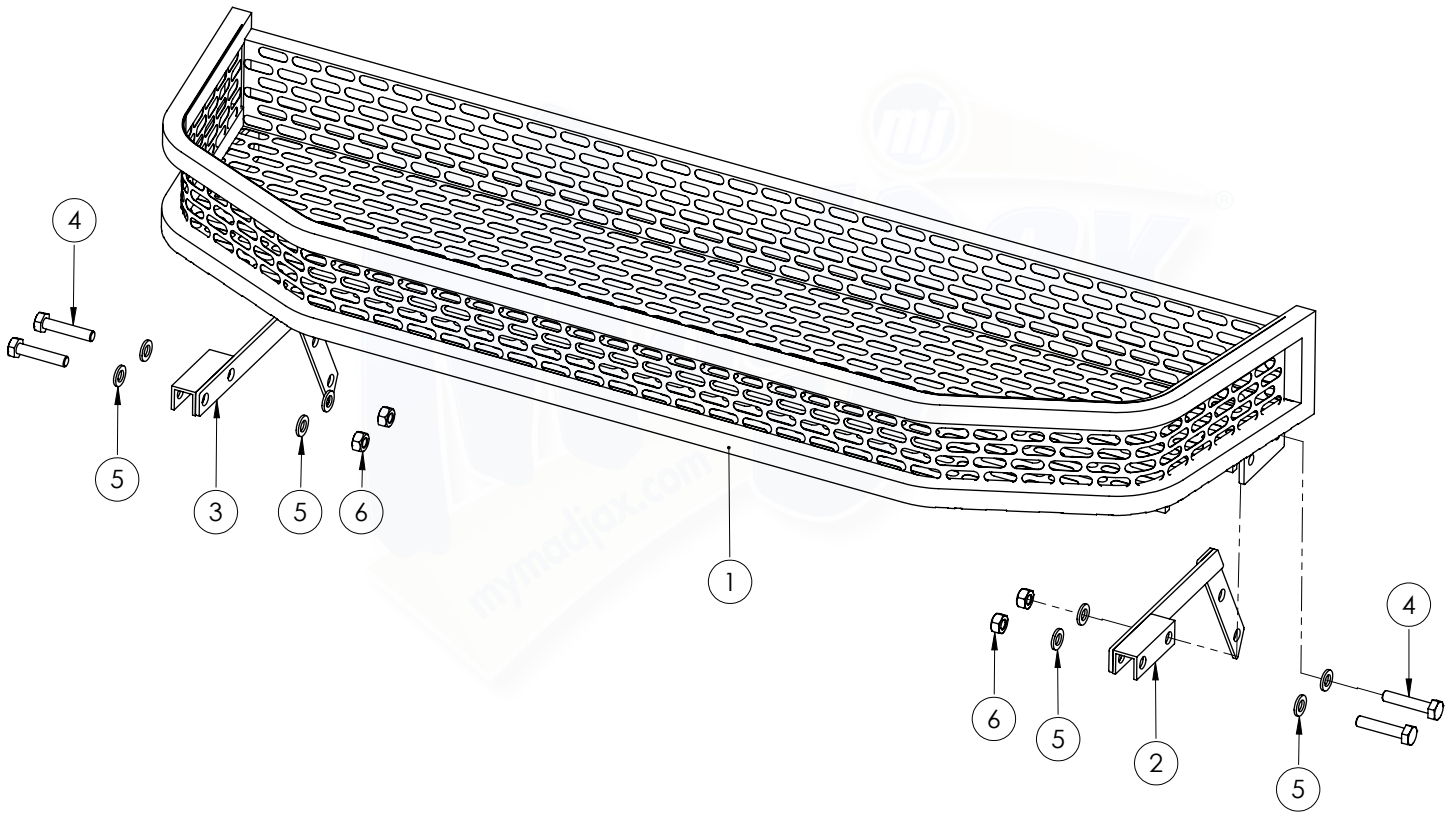

## 04-013

No.	Part No.	Description	QTY
1	W01-8-1	Basket	1
2	W04-13-1	Drive Clays Mounting Bracket - Left	1
3	W04-13-2	Drive Clays Mounting Bracket - Right	1
	W04-13-3	Drive Clays Hardware Pack	1
3		M10x50 Hex Head Bolt	4
4		M10x20 Flat Washer	4
5		M10 Locking Nut	4